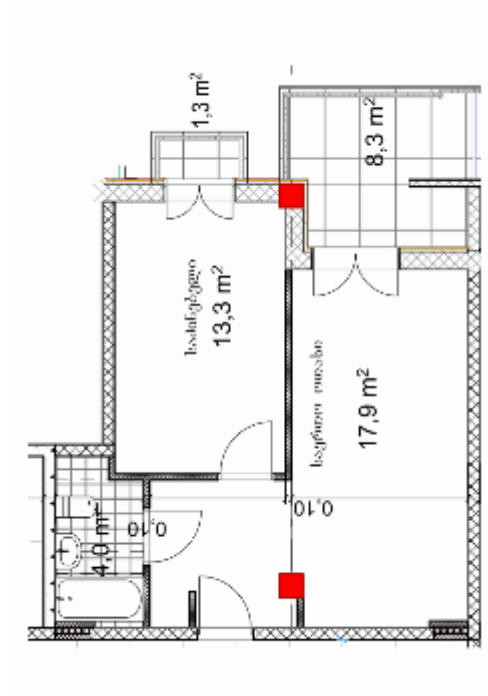

Apartment # 18

Total area: 51.9 m²
Balcony: 8.3,1.3 m²

Internal area: 42.3 m²