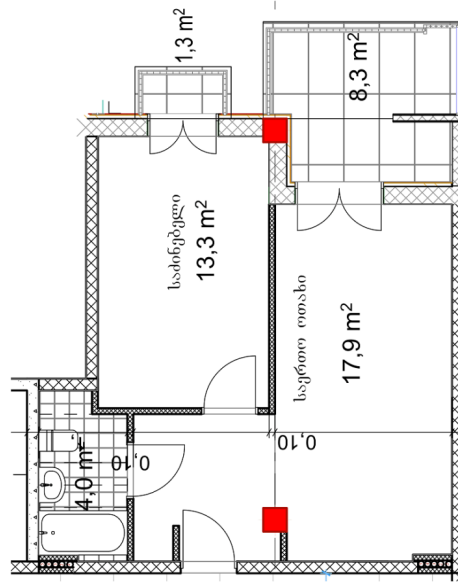

Apart

Total area: 51.9 m²
Balcony: 8.3,1.3 m²

Internal area: 42.3 m²