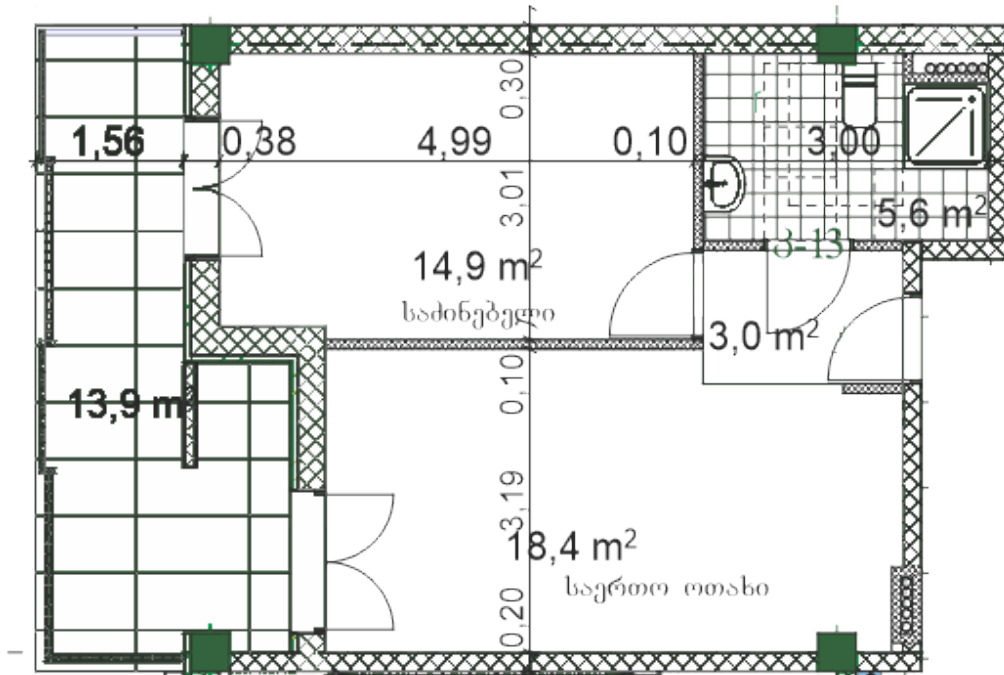

Apartment # 20

Total area: 56.6 m²

Internal area: 42.7 m²

Balcony: 13.9 m²