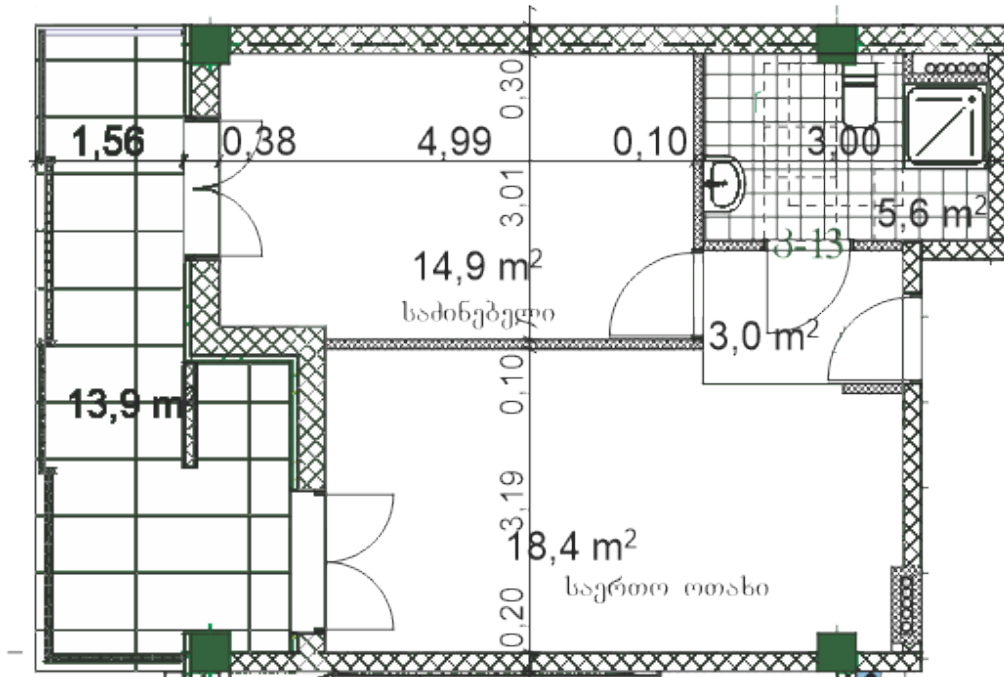

## Apartment # 20

**Total area: 56.6 m<sup>2</sup>**

**Internal area: 42.7 m<sup>2</sup>**

**Balcony: 13.9 m<sup>2</sup>**