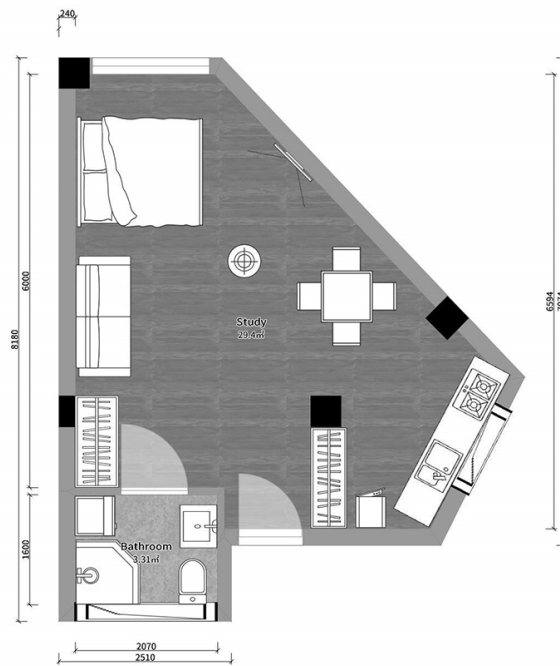

Apartment # 50

Total area: 33.1 m²
Balcony: 0 m²

Internal area: 33.1 m²