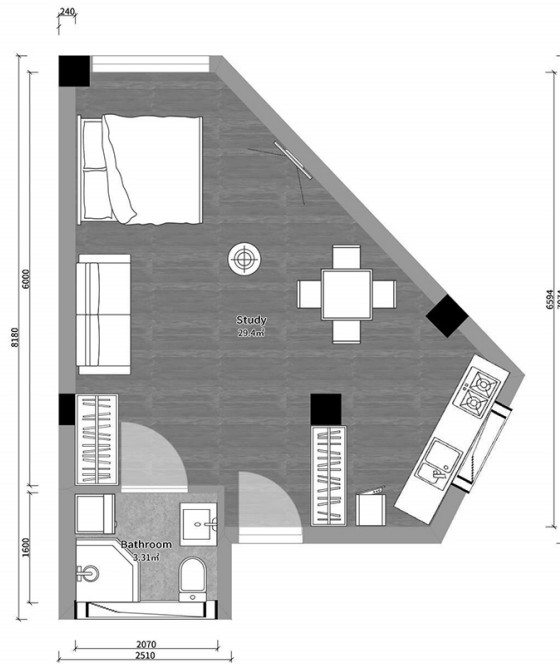

Apartment # 50

Total area: 33.1 m²
Balcony: 0 m²

Internal area: 33.1 m²