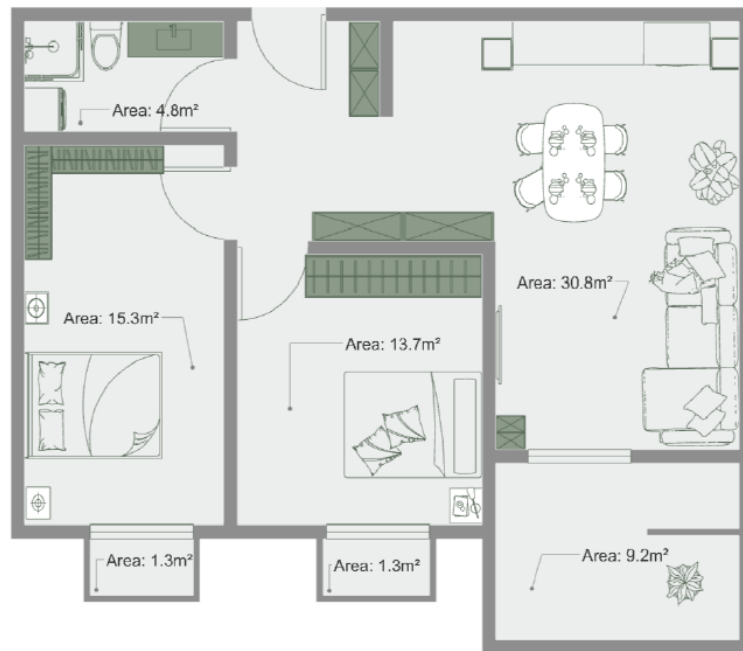

Apartment # 1

Total area: 77.9 m²

Internal area: 66.1 m²

Balcony: 1.3,1.3,9.2 m²