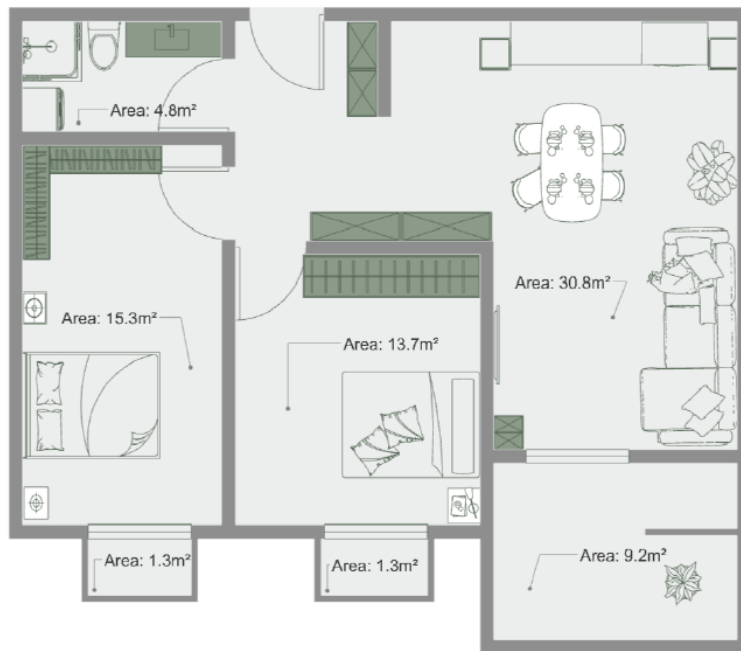

## Apartment # 1

**Total area: 77.9 m<sup>2</sup>**

**Internal area: 66.1 m<sup>2</sup>**

**Balcony: 1.3,1.3,9.2 m<sup>2</sup>**