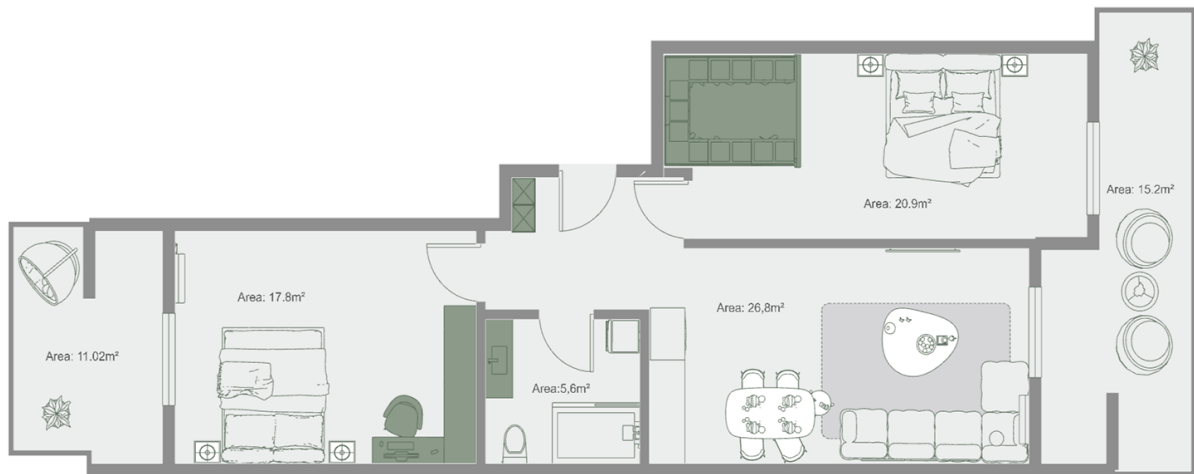

Apartment # 2

Total area: 97.7 m²
Balcony: 9.9, 15.2 m²

Internal area: 72.6 m²