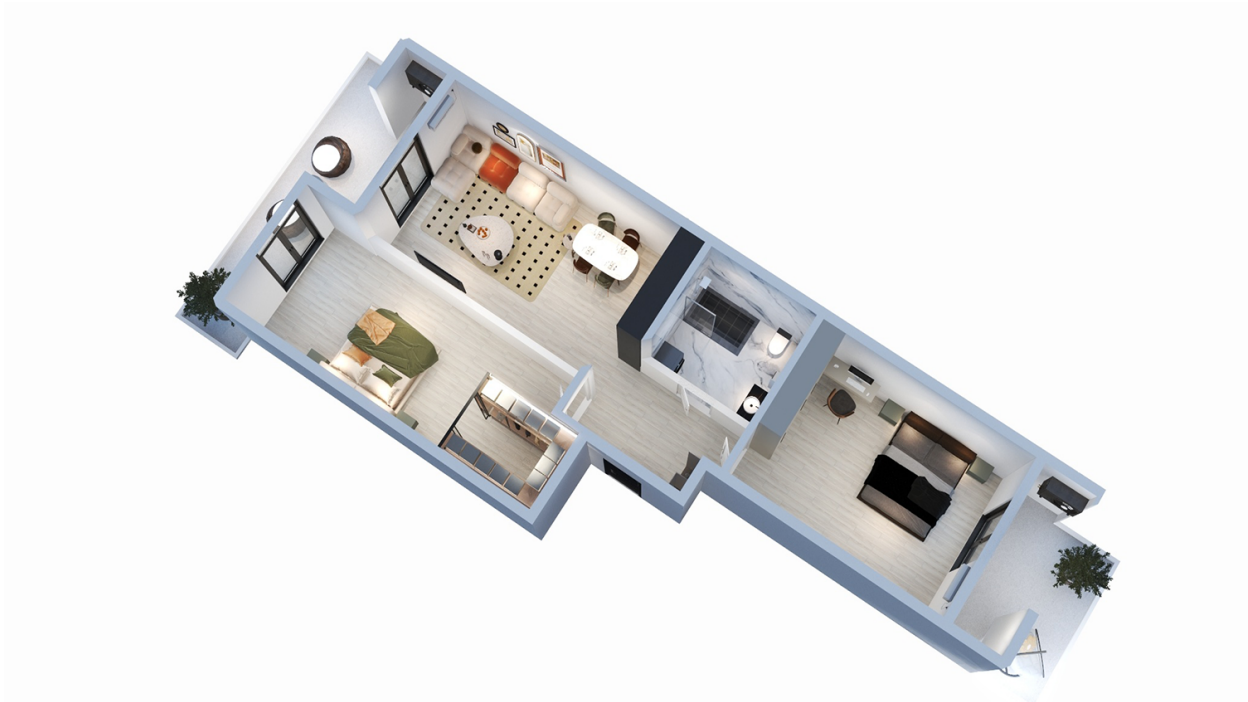

Apartment # 2

Total area: 97.7 m²
Balcony: 9.9, 15.2 m²

Internal area: 72.6 m²