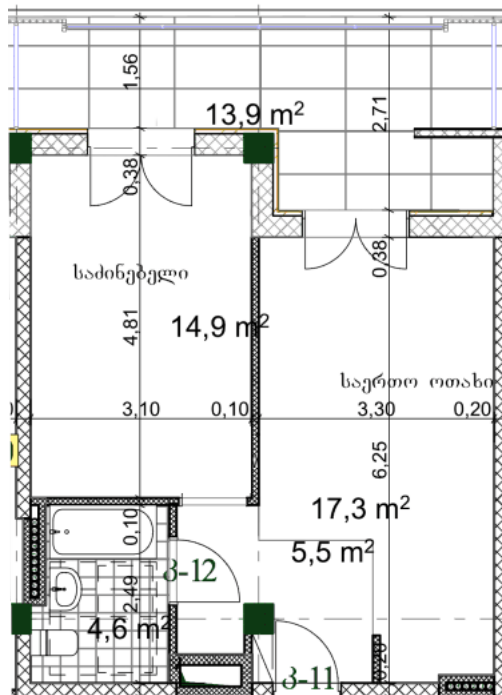

## Apartment # 5

**Total area: 57 m<sup>2</sup>**  
**Balcony: 13.9 m<sup>2</sup>**

**Internal area: 43.1 m<sup>2</sup>**