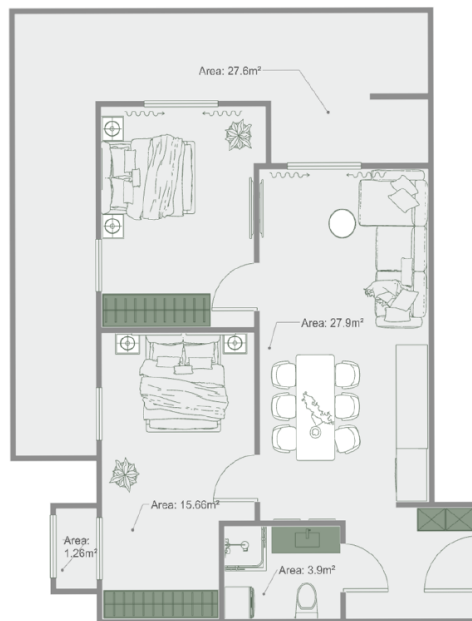

## Apartment # 6

**Total area: 89.6 m<sup>2</sup>**  
**Balcony: 27.6,1.3 m<sup>2</sup>**

**Internal area: 60.7 m<sup>2</sup>**