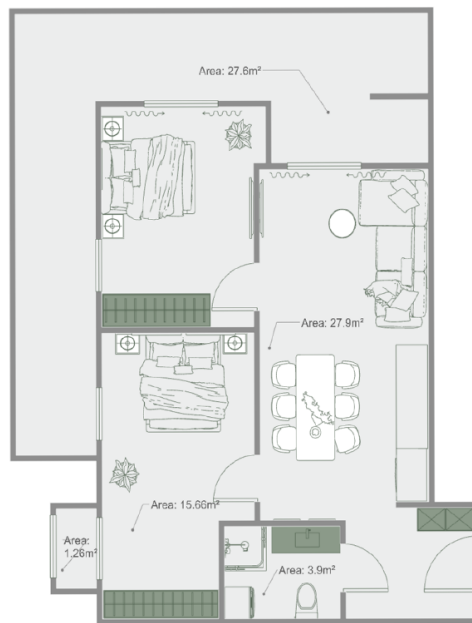

Apartment # 6

Total area: 89.6 m²
Balcony: 27.6,1.3 m²

Internal area: 60.7 m²