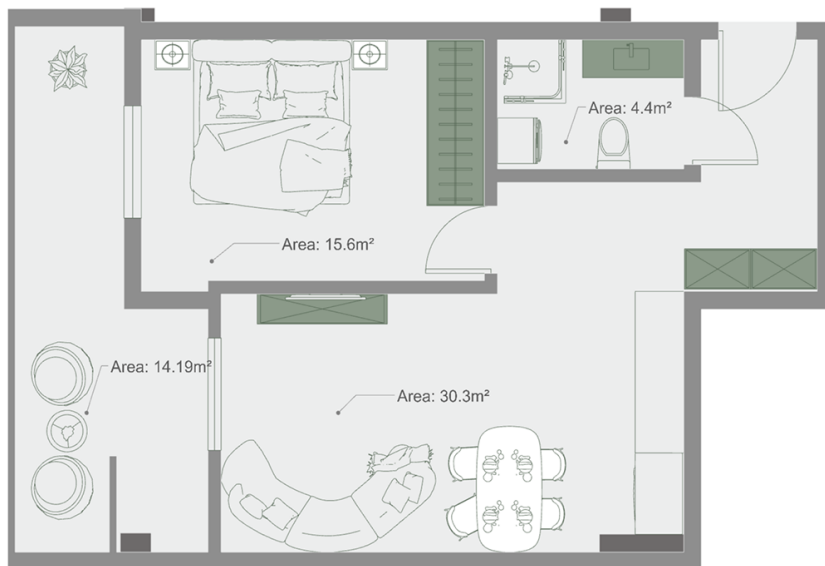

Apartment # 8

Total area: 66.1 m²

Internal area: 51.4 m²

Balcony: 14.7 m²