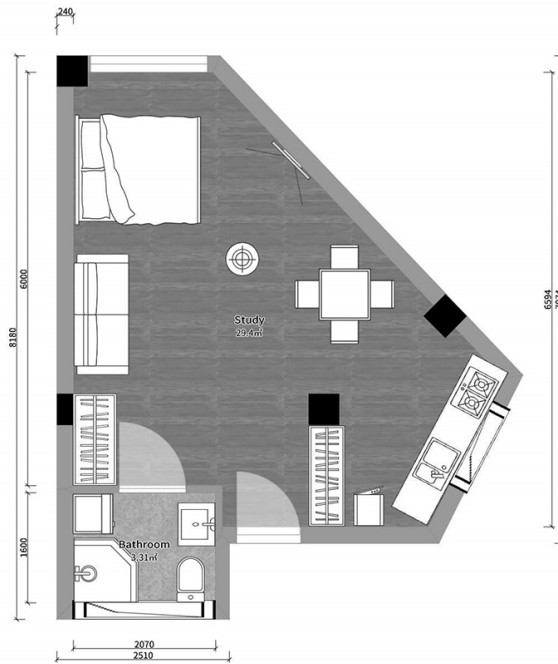

## Apartment # 70

**Total area: 33 m<sup>2</sup>**  
**Balcony: 0 m<sup>2</sup>**

**Internal area: 33 m<sup>2</sup>**