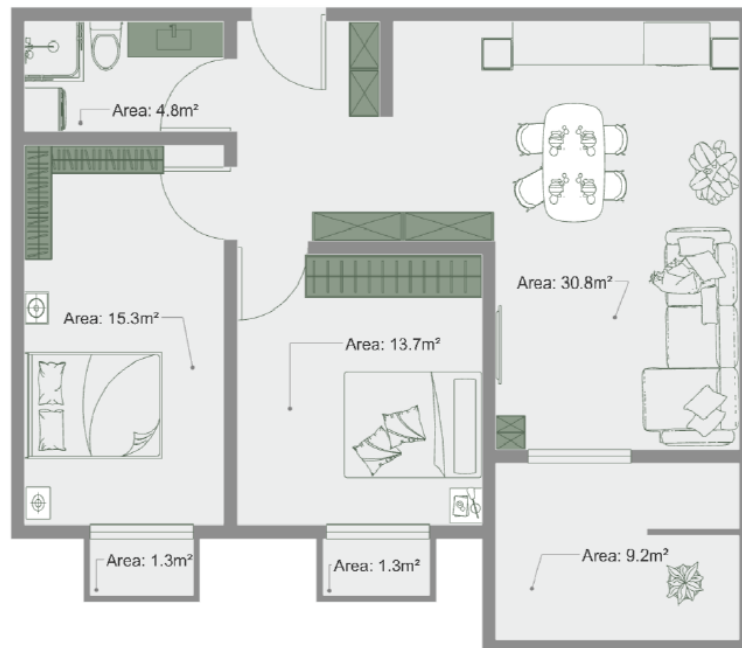

## Apartment # 10

**Total area: 77.9 m<sup>2</sup>**

**Internal area: 66.1 m<sup>2</sup>**

**Balcony: 1.3,1.3,9.2 m<sup>2</sup>**