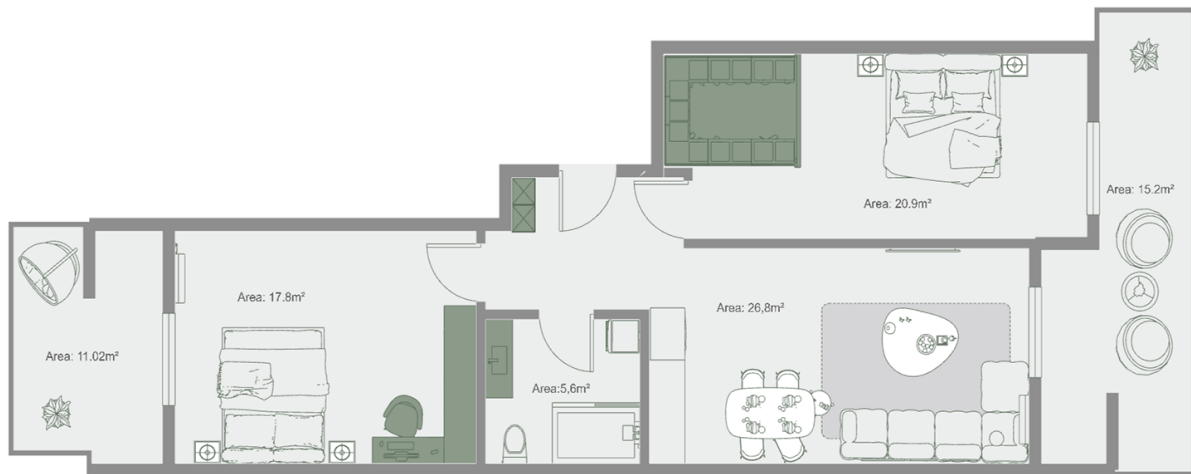

Apartment # 11

Total area: 97.7 m²
Balcony: 9.9, 15.2 m²

Internal area: 72.6 m²