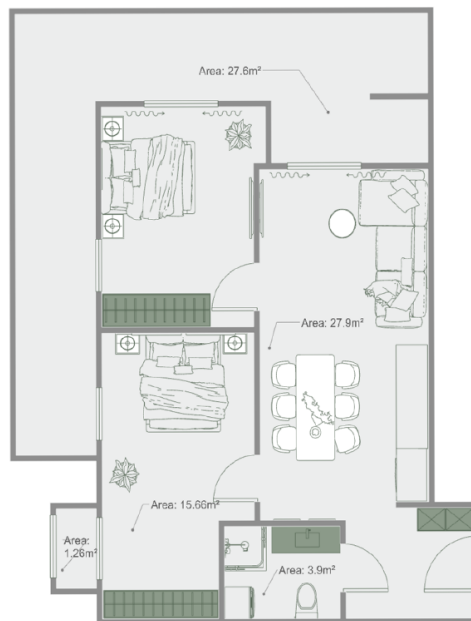

Apartment # 15

Total area: 89.6 m²
Balcony: 27.6,1.3 m²

Internal area: 60.7 m²