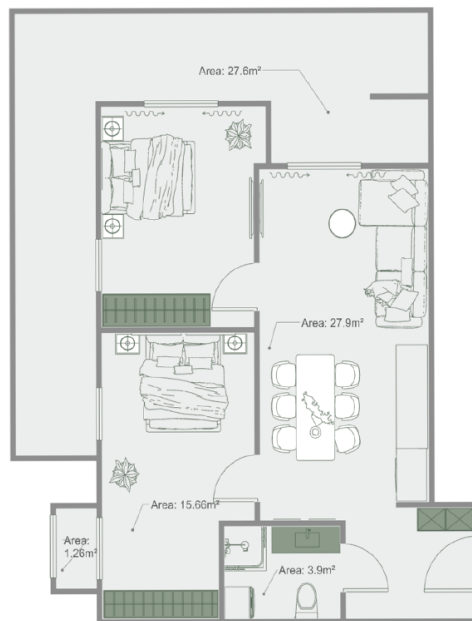

Apartment # 15

Total area: 89.6 m²
Balcony: 27.6,1.3 m²

Internal area: 60.7 m²