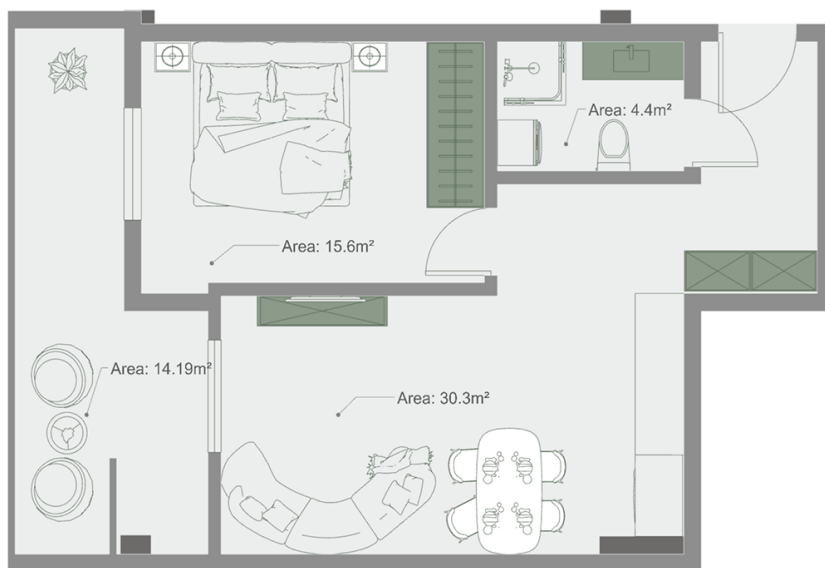

## Apartment # 17

**Total area: 66.1 m<sup>2</sup>**  
**Balcony: 14.7 m<sup>2</sup>**

**Internal area: 51.4 m<sup>2</sup>**