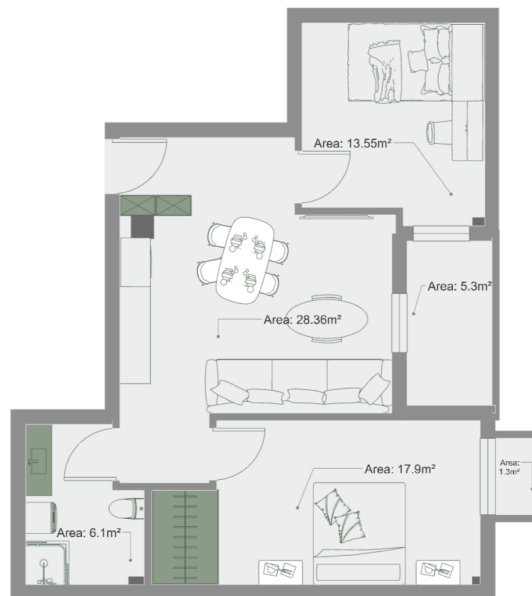

## Apartment # 18

**Total area: 73.6 m<sup>2</sup>**  
**Balcony: 1.3,5.3 m<sup>2</sup>**

**Internal area: 67 m<sup>2</sup>**