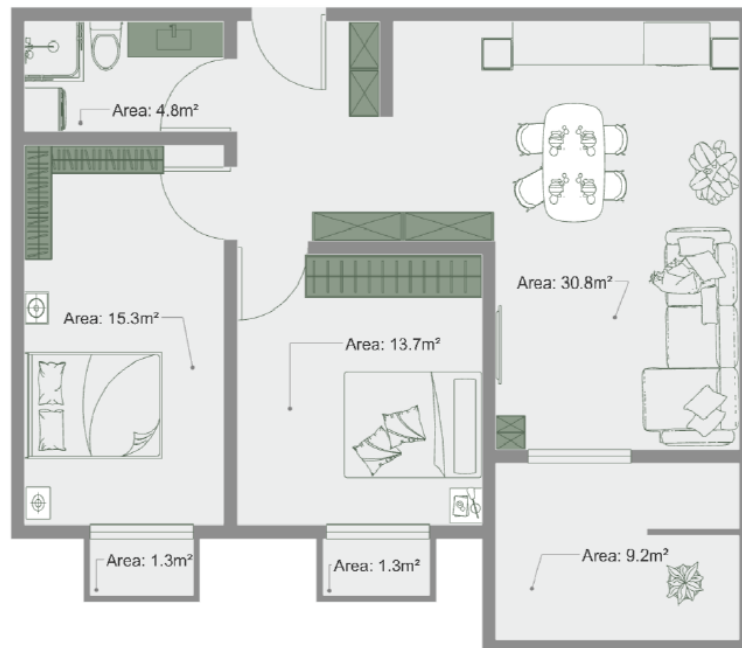

Apartment # 19

Total area: 77.9 m²

Internal area: 66.1 m²

Balcony: 1.3,1.3,9.2 m²