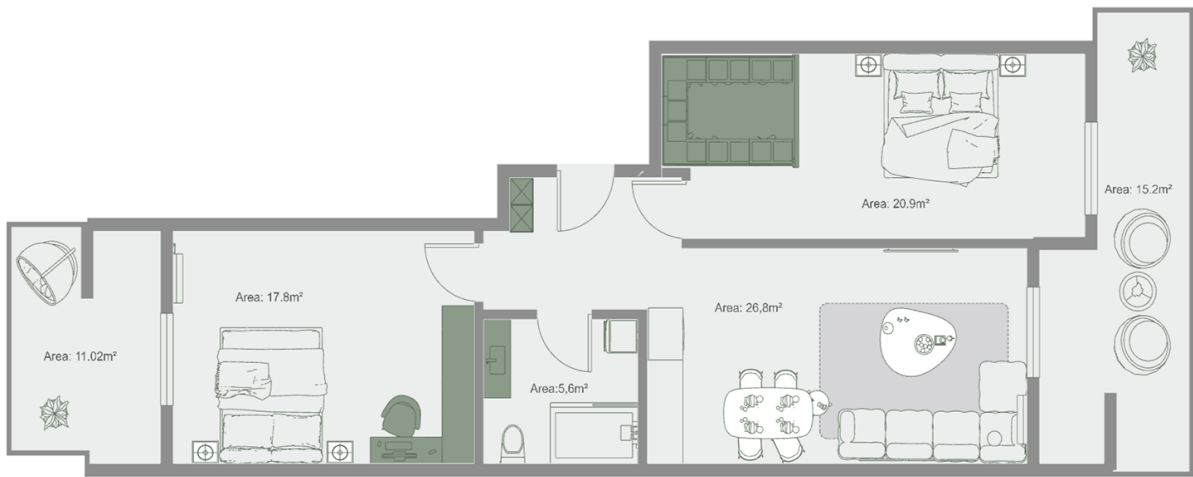

Apartment # 20

Total area: 97.7 m²
Balcony: 9.9, 15.2 m²

Internal area: 72.6 m²