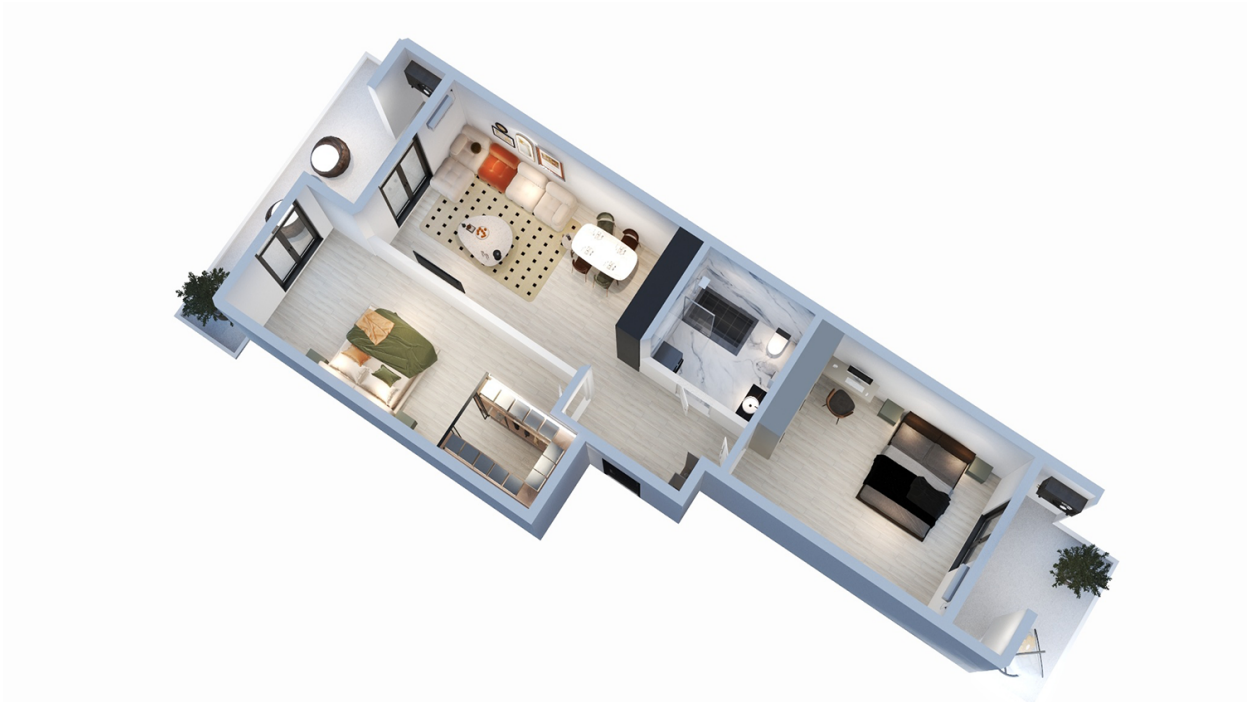

Apartment # 20

Total area: 97.7 m²
Balcony: 9.9, 15.2 m²

Internal area: 72.6 m²