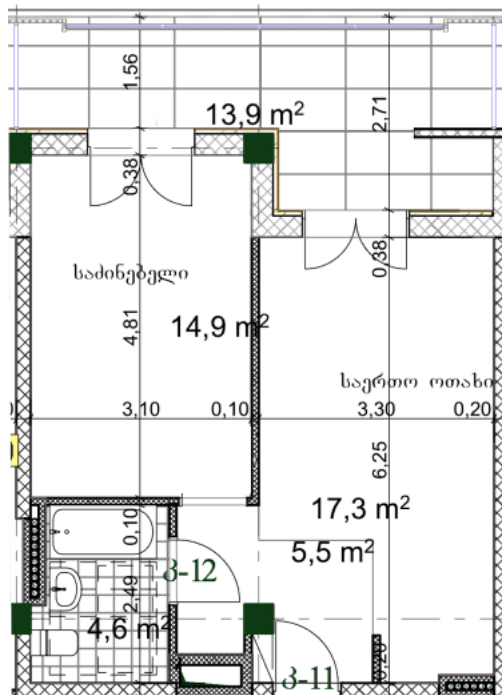

Apartment # 23

Total area: 57 m²
Balcony: 13.9 m²

Internal area: 43.1 m²