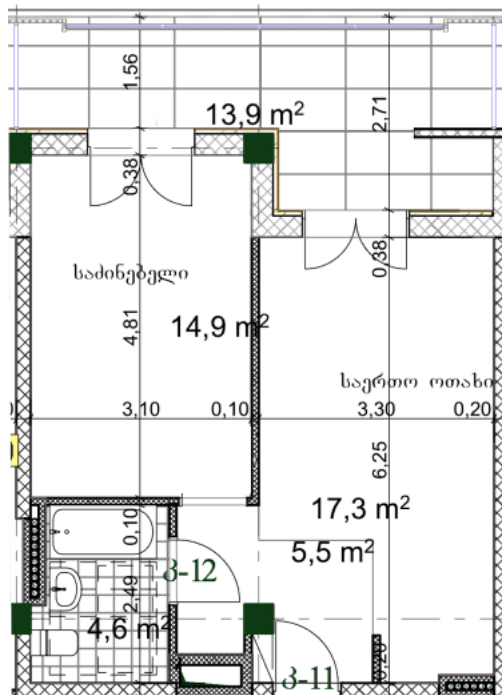

## Apartment # 23

**Total area: 57 m<sup>2</sup>**  
**Balcony: 13.9 m<sup>2</sup>**

**Internal area: 43.1 m<sup>2</sup>**