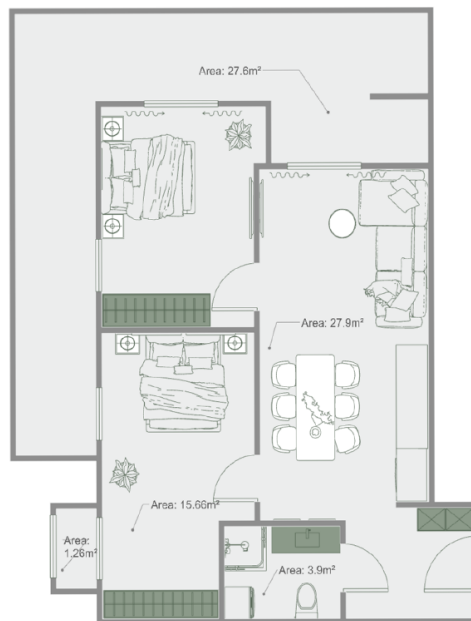

Apartment # 24

Total area: 89.6 m²
Balcony: 27.6,1.3 m²

Internal area: 60.7 m²