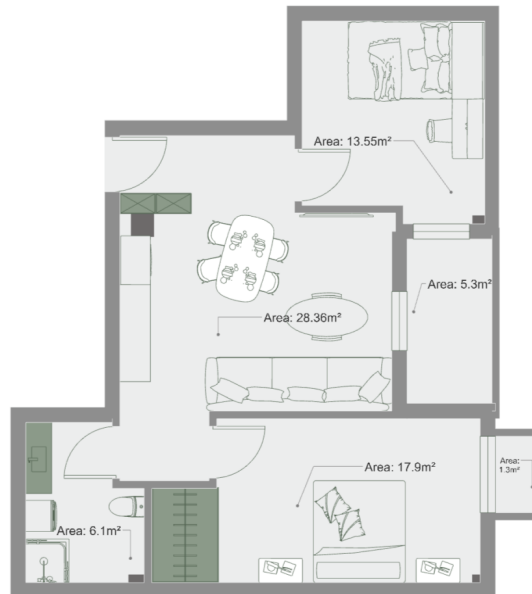

## Apartment # 27

**Total area: 73.6 m<sup>2</sup>**  
**Balcony: 1.3,5.3 m<sup>2</sup>**

**Internal area: 67 m<sup>2</sup>**