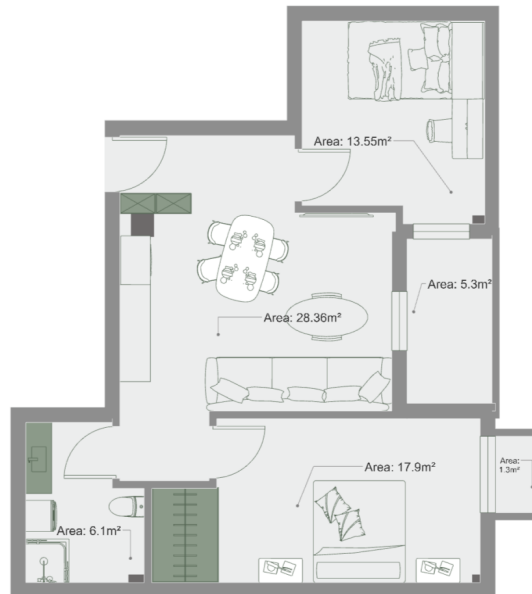

Apartment # 27

Total area: 73.6 m²
Balcony: 1.3,5.3 m²

Internal area: 67 m²