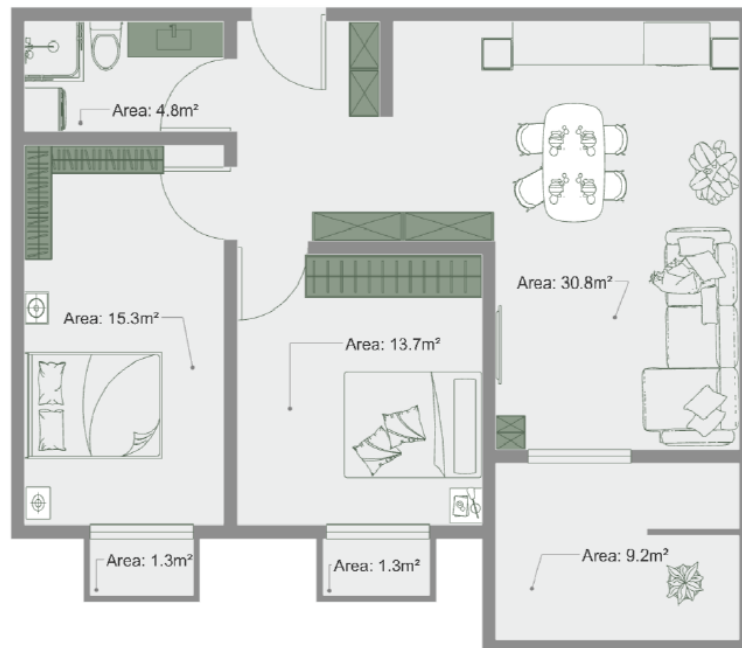

Apartment # 28

Total area: 77.9 m²

Internal area: 66.1 m²

Balcony: 1.3,1.3,9.2 m²