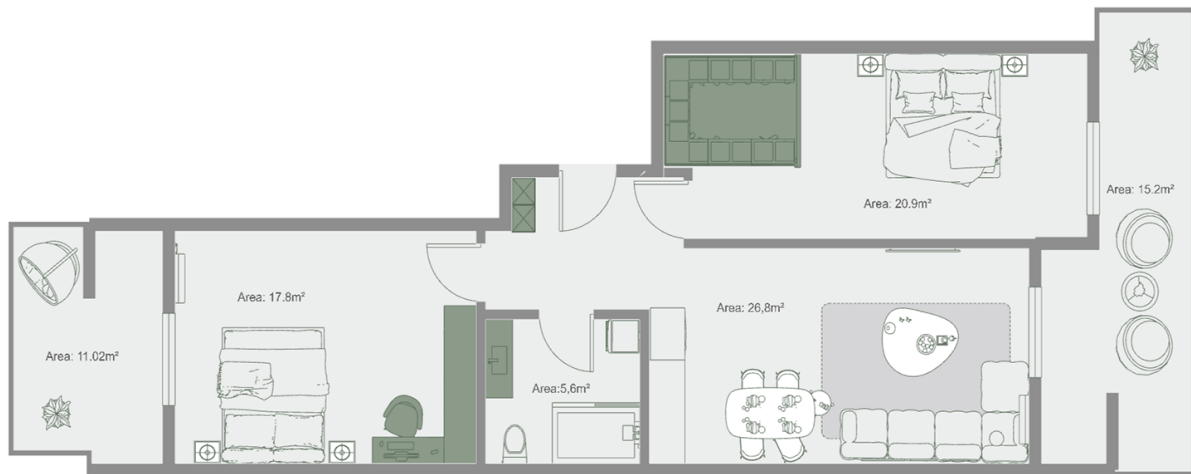

Apartment # 29

Total area: 97.7 m²
Balcony: 9.9, 15.2 m²

Internal area: 72.6 m²