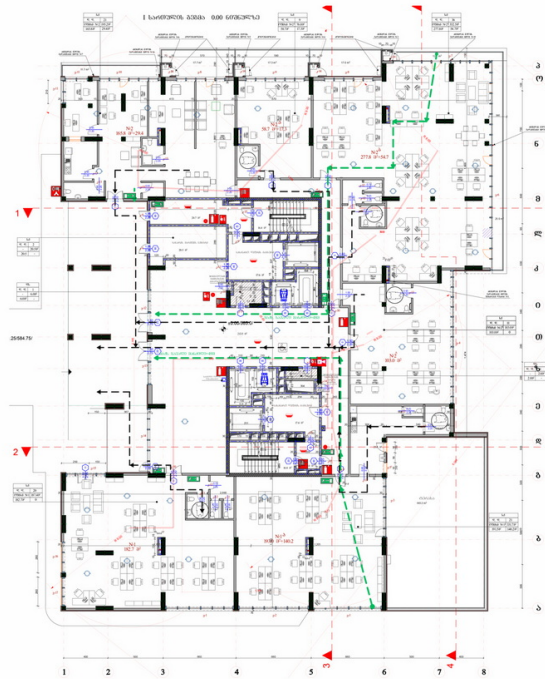

House on Politkovskaya | Tbilisi

Commercial Space | Office # 1

Total area: 187.4 m²
Balcony: 0 m²

Internal area: 182.7 m²