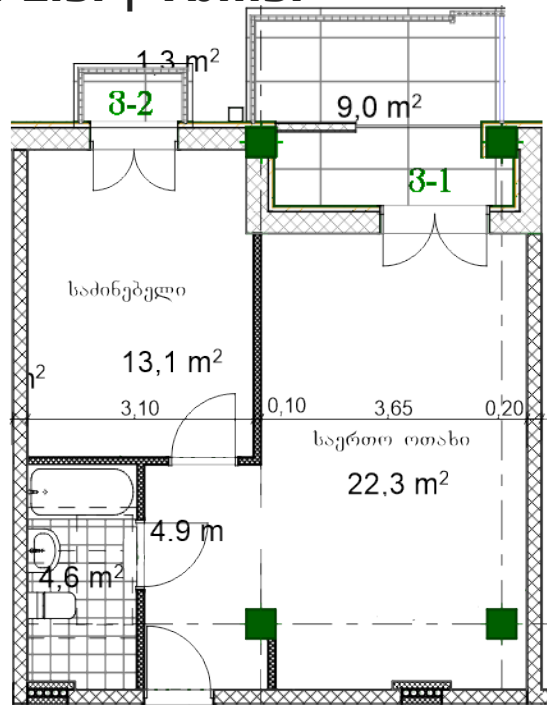

Arqturi Lisi | Tbilisi

Apar

Total area: 56.1 m²
Balcony: 9.1.3, m²

Internal area: 45.8 m²