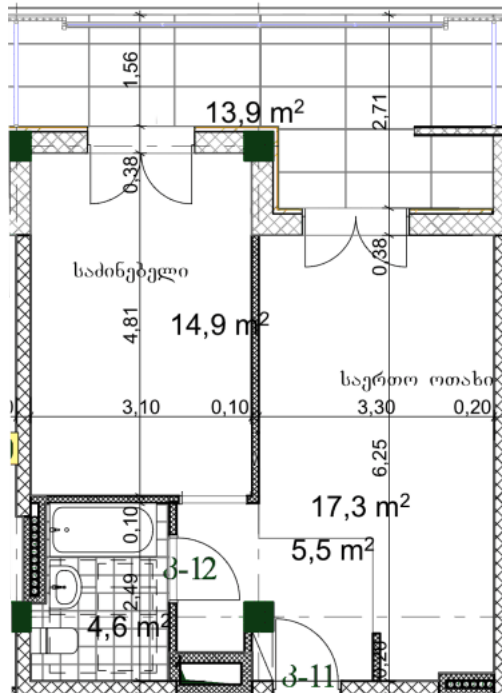

Apartment # 32

Total area: 57 m²
Balcony: 13.9 m²

Internal area: 43.1 m²