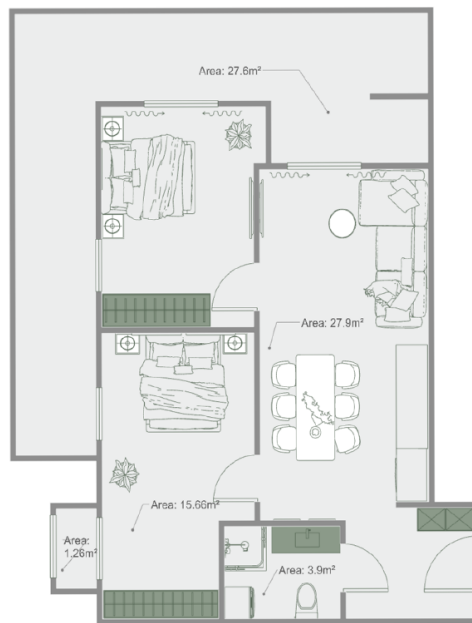

Apartment # 33

Total area: 89.6 m²
Balcony: 27.6,1.3 m²

Internal area: 60.7 m²