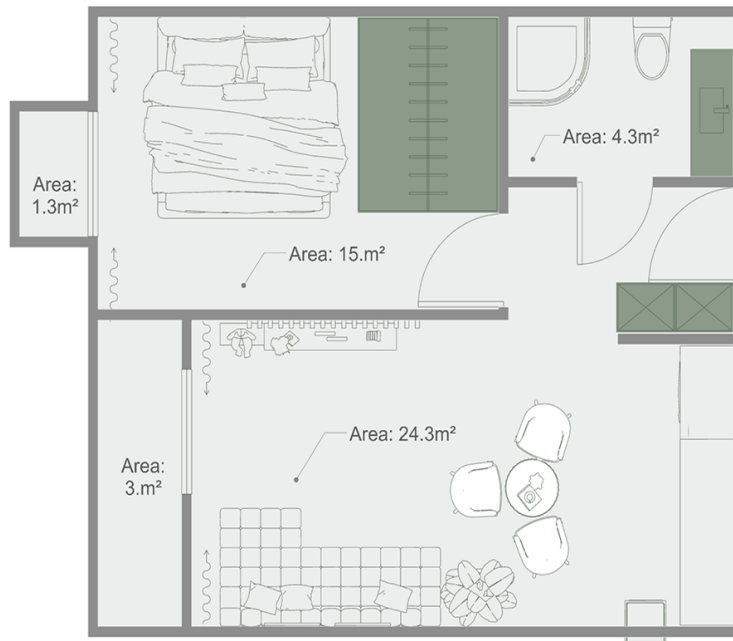

Apartment # 34

Total area: 48.8 m²

Internal area: 44.5 m²

Balcony: 1.3,3 m²