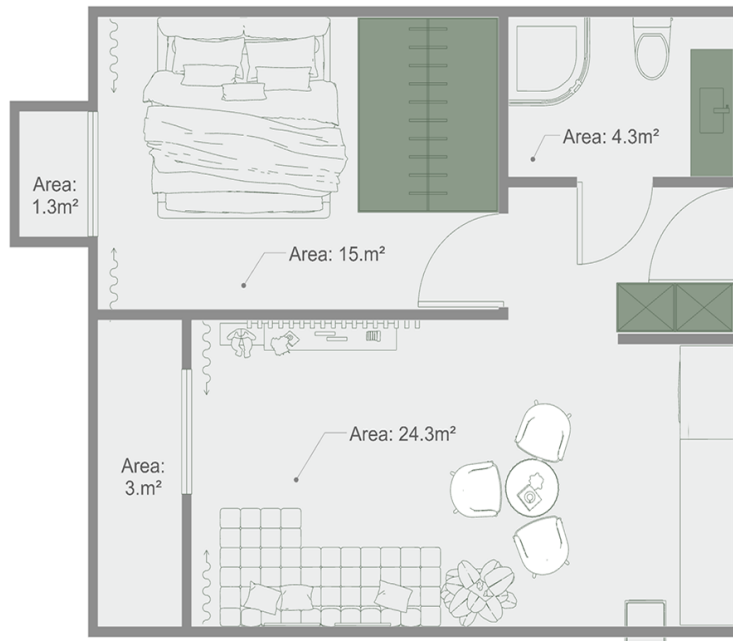

## Apartment # 34

**Total area: 48.8 m<sup>2</sup>**  
**Balcony: 1.3,3 m<sup>2</sup>**

**Internal area: 44.5 m<sup>2</sup>**