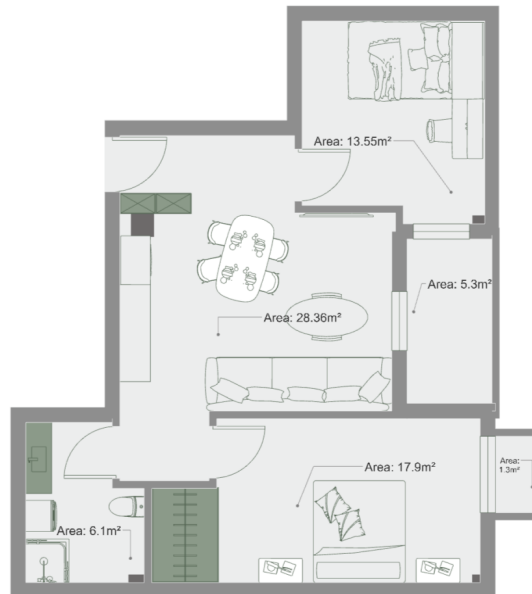

Apartment # 36

Total area: 73.6 m²
Balcony: 1.3,5.3 m²

Internal area: 67 m²