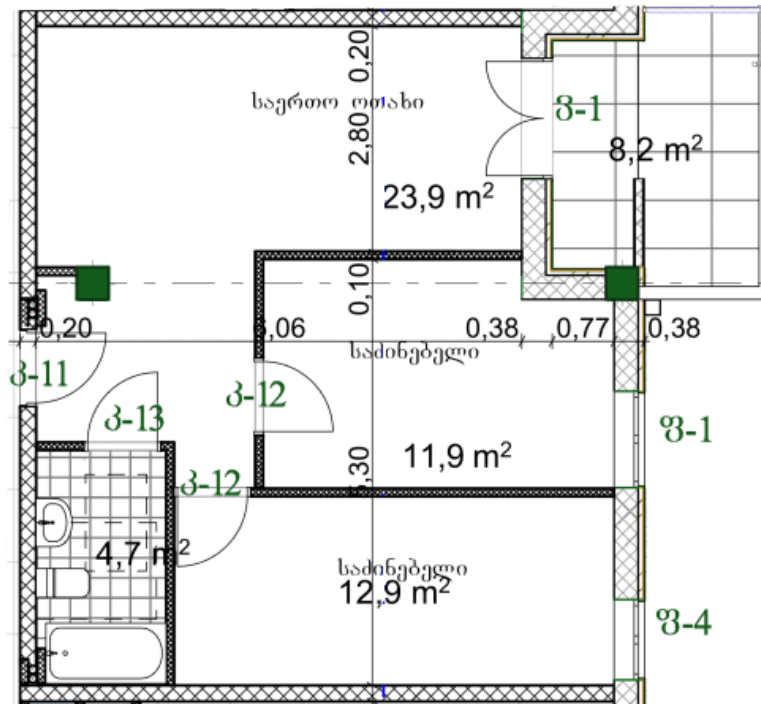

Apartment # 2

Total area: 63.1 m²

Internal area: 54.9 m²

Balcony: 8.2 m²