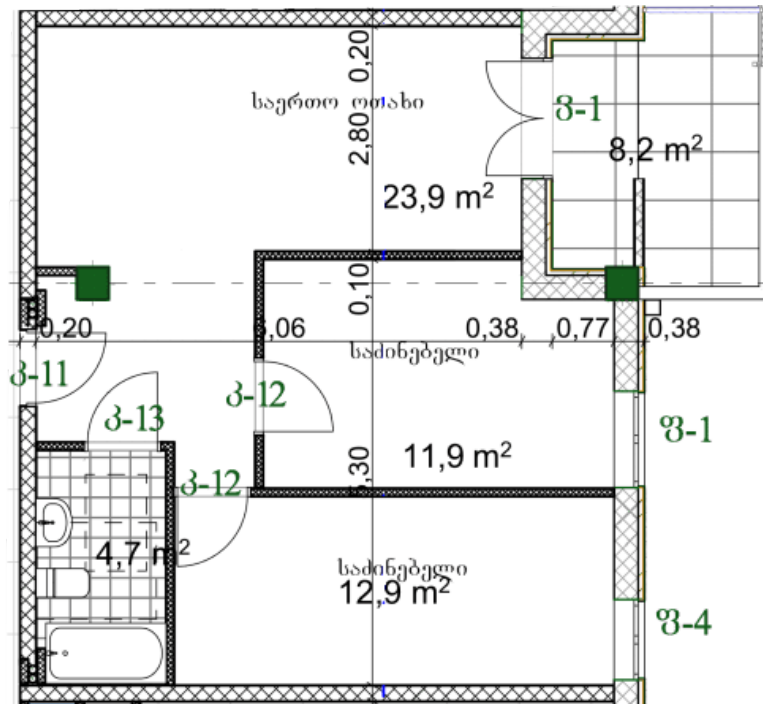

Apartment # 2

Total area: 63.1 m²

Internal area: 54.9 m²

Balcony: 8.2 m²