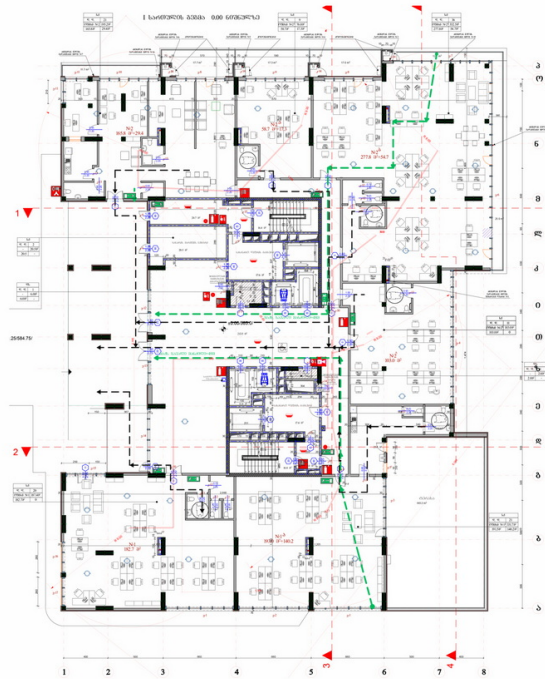

# House on Politkovskaya | Tbilisi

## Commercial Space | Office # 1a

**Total area: 331.7 m<sup>2</sup>**  
**Balcony: 140.2 m<sup>2</sup>**

**Internal area: 191.5 m<sup>2</sup>**