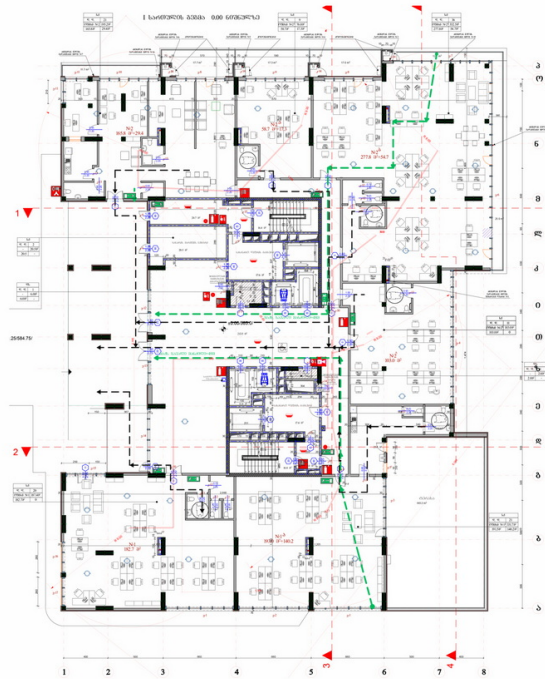

House on Politkovskaya | Tbilisi

Commercial Space | Office # 1a

Total area: 331.7 m²
Balcony: 140.2 m²

Internal area: 191.5 m²