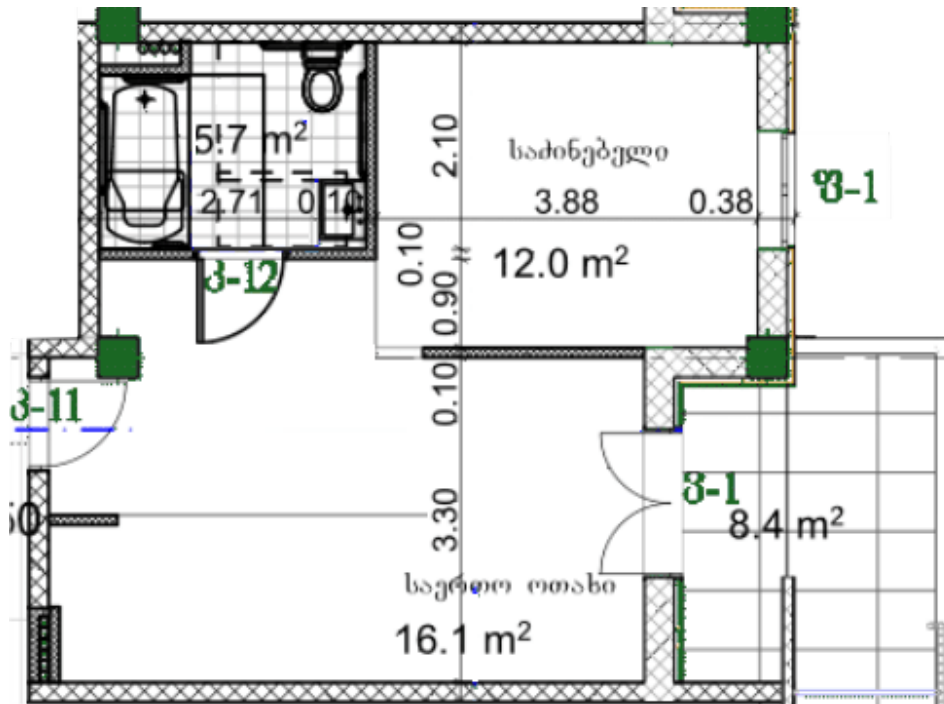

Apartment # 4

Total area: 49.4 m²

Internal area: 41 m²

Balcony: 8.4 m²