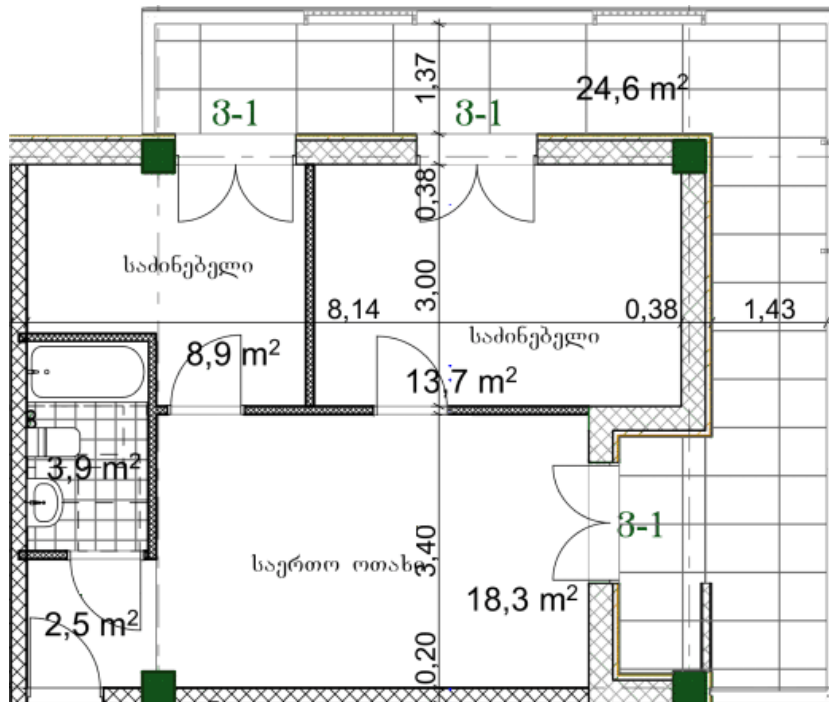

## Apartment # 5

**Total area: 73.3 m<sup>2</sup>**

**Internal area: 48.7 m<sup>2</sup>**

**Balcony: 24.6 m<sup>2</sup>**