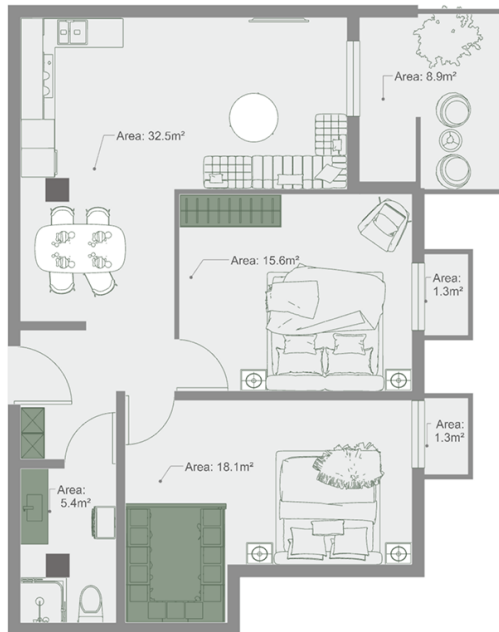

Apartment # 6

Total area: 84.4 m²
Balcony: 8.9,1.3,1.3 m²

Internal area: 72.9 m²