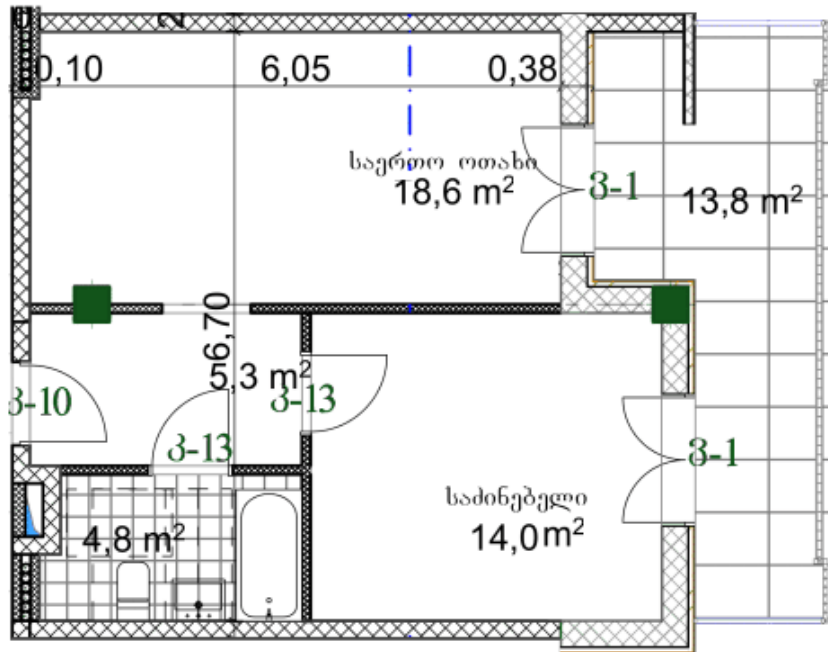

## Apartment # 7

**Total area: 57.7 m<sup>2</sup>**

**Internal area: 43.9 m<sup>2</sup>**

**Balcony: 13.8 m<sup>2</sup>**