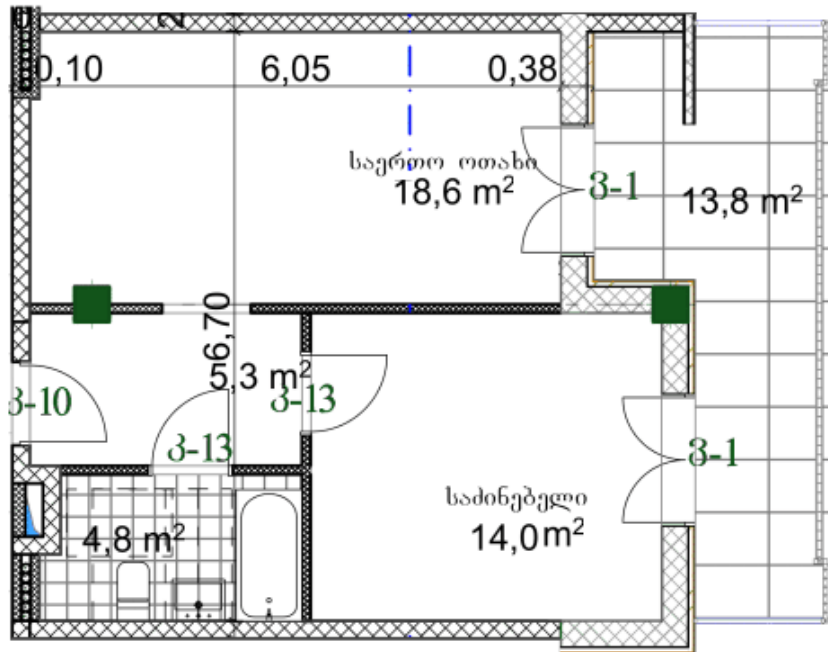

Apartment # 7

Total area: 57.7 m²

Internal area: 43.9 m²

Balcony: 13.8 m²