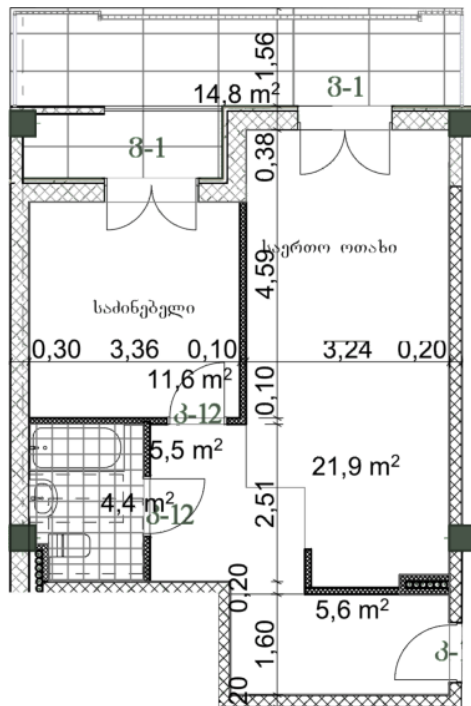

Apartment # 11

Total area: 64.9 m²

Balcony: 14.8 m²

Internal area: 50.1 m²