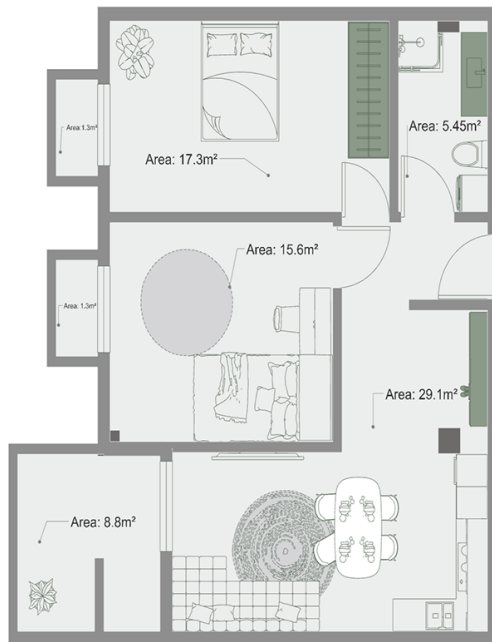

## Apartment # 13

**Total area: 80.6 m<sup>2</sup>**

**Internal area: 69.2 m<sup>2</sup>**

**Balcony: 1.3,1.3,8.8 m<sup>2</sup>**