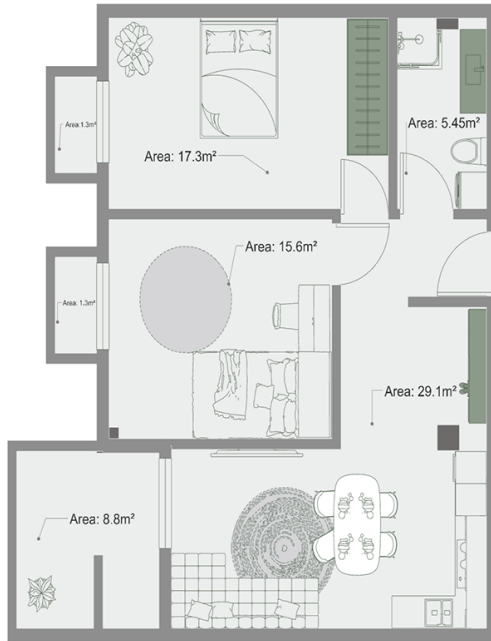

## Apartment # 13

**Total area: 80.6 m<sup>2</sup>**

**Internal area: 69.2 m<sup>2</sup>**

**Balcony: 1.3,1.3,8.8 m<sup>2</sup>**