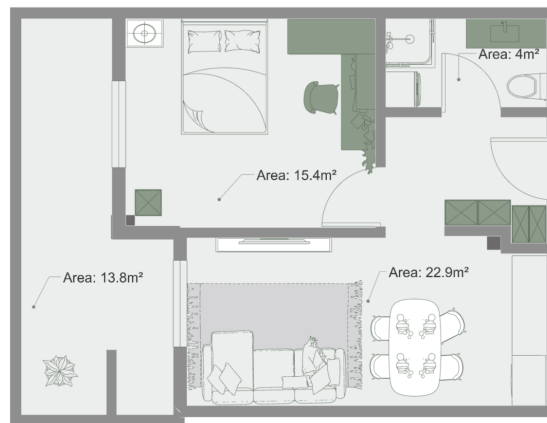

## Apartment # 14

**Total area: 57 m<sup>2</sup>**  
**Balcony: 13.8 m<sup>2</sup>**

**Internal area: 43.2 m<sup>2</sup>**