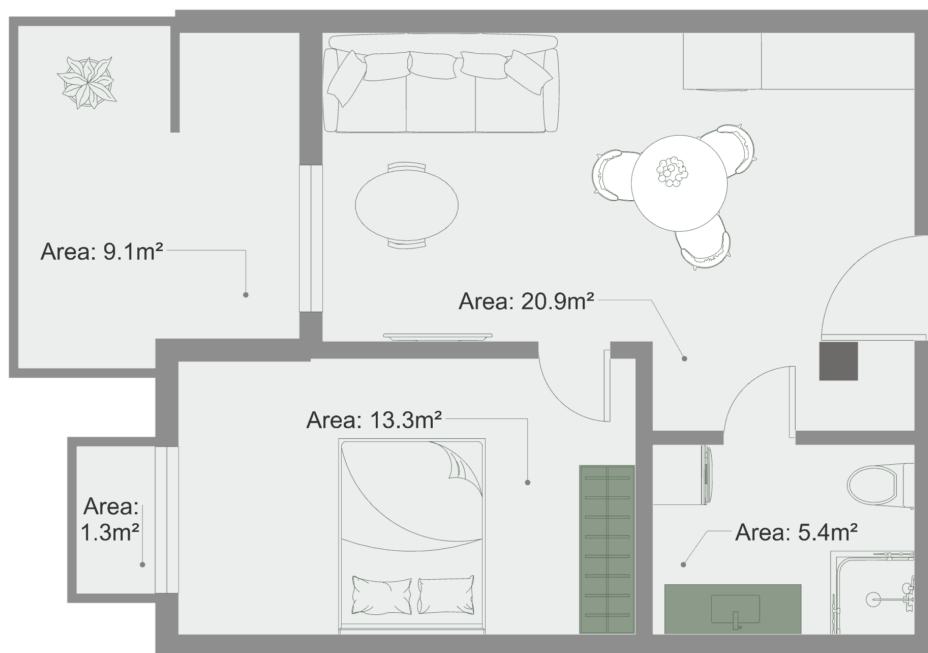

Apartment # 15

Total area: 53.7 m²
Balcony: 9.1, 1.3 m²

Internal area: 43.3 m²