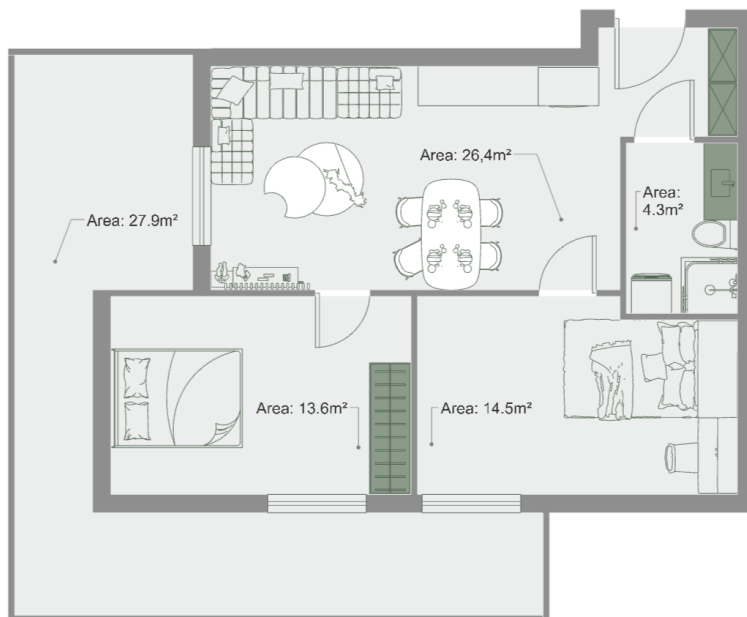

## Apartment # 16

**Total area: 88.2 m<sup>2</sup>**

**Internal area: 60.3 m<sup>2</sup>**

**Balcony: 27.9 m<sup>2</sup>**