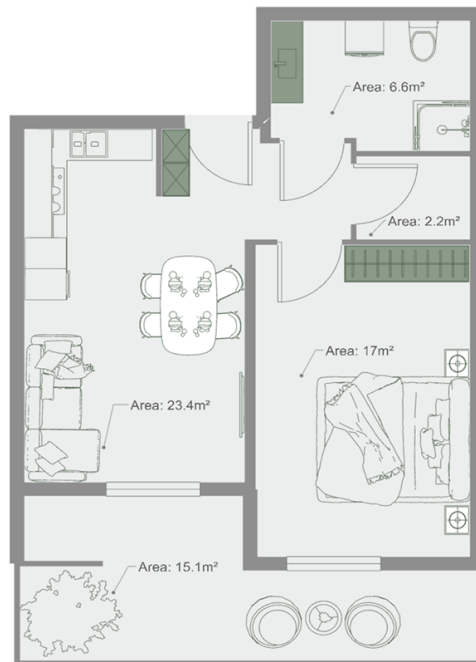

Apartment # 18

Total area: 65.7 m²

Internal area: 50.6 m²

Balcony: 15.1 m²