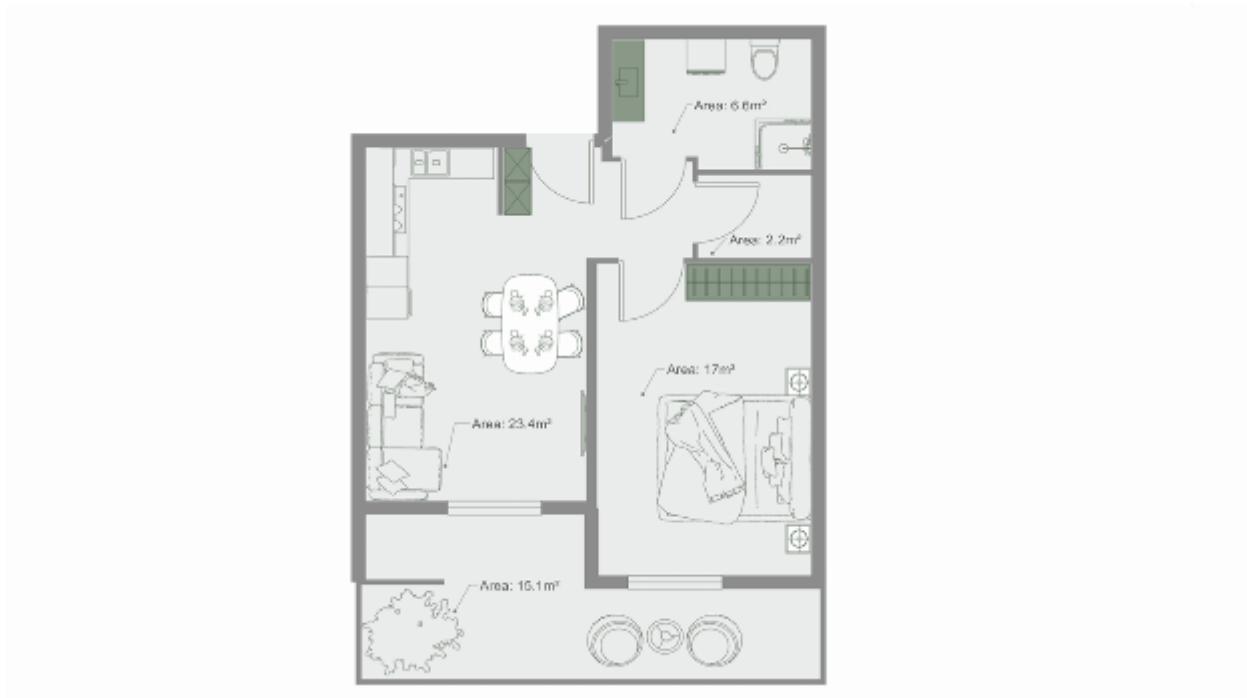

Apartment # 18

Total area: 65.7 m²

Balcony: 15.1 m²

Internal area: 50.6 m²