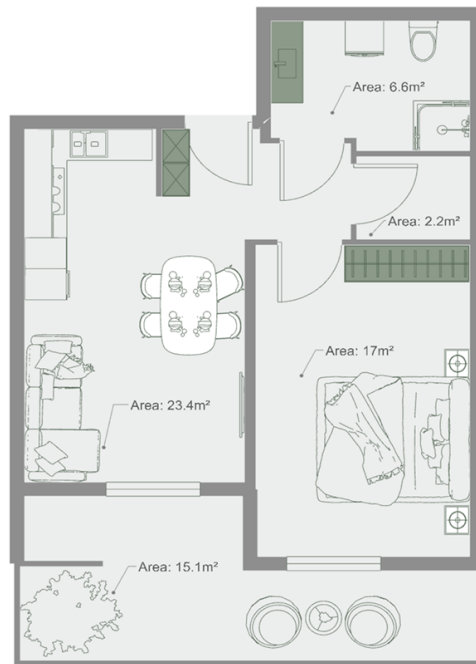

## Apartment # 18

**Total area: 65.7 m<sup>2</sup>**

**Internal area: 50.6 m<sup>2</sup>**

**Balcony: 15.1 m<sup>2</sup>**