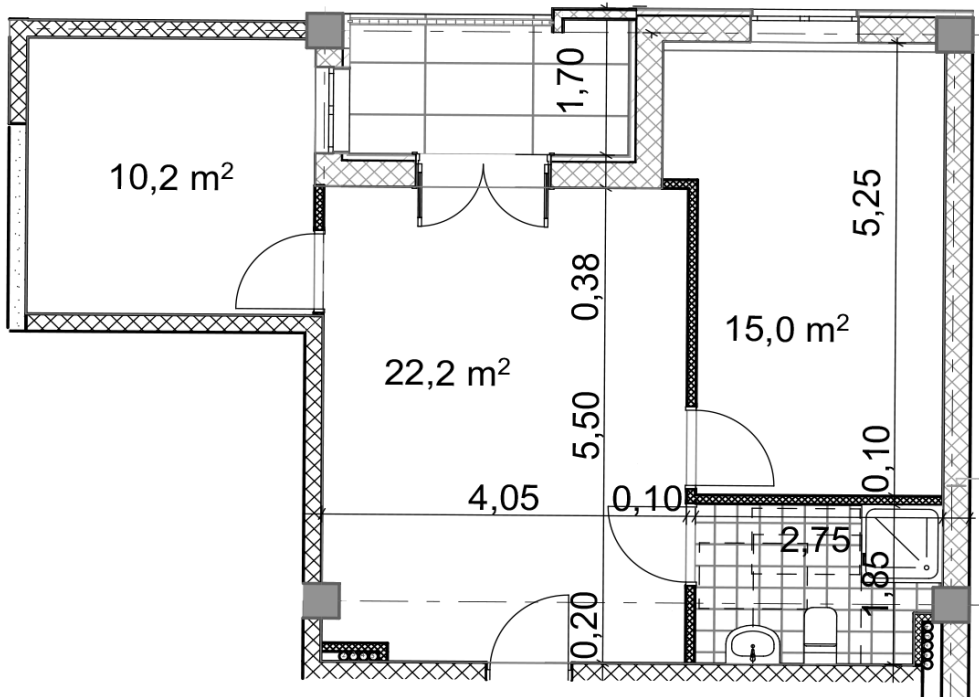

Apartment # 19

Total area: 58.6 m²

Internal area: 53.4 m²

Balcony: 5.2 m²