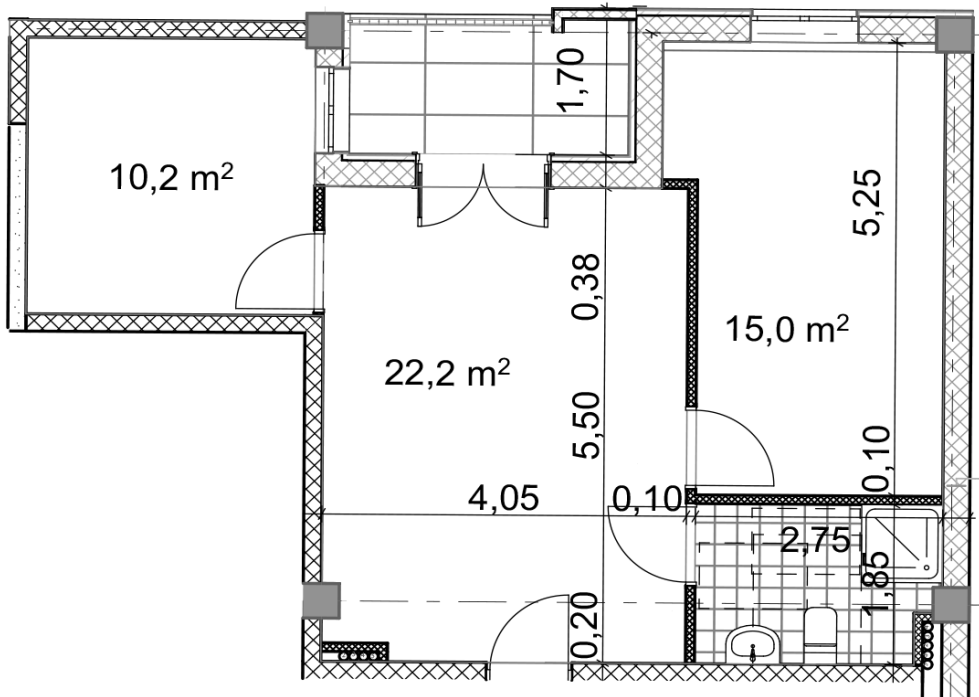

## Apartment # 19

**Total area: 58.6 m<sup>2</sup>**

**Internal area: 53.4 m<sup>2</sup>**

**Balcony: 5.2 m<sup>2</sup>**