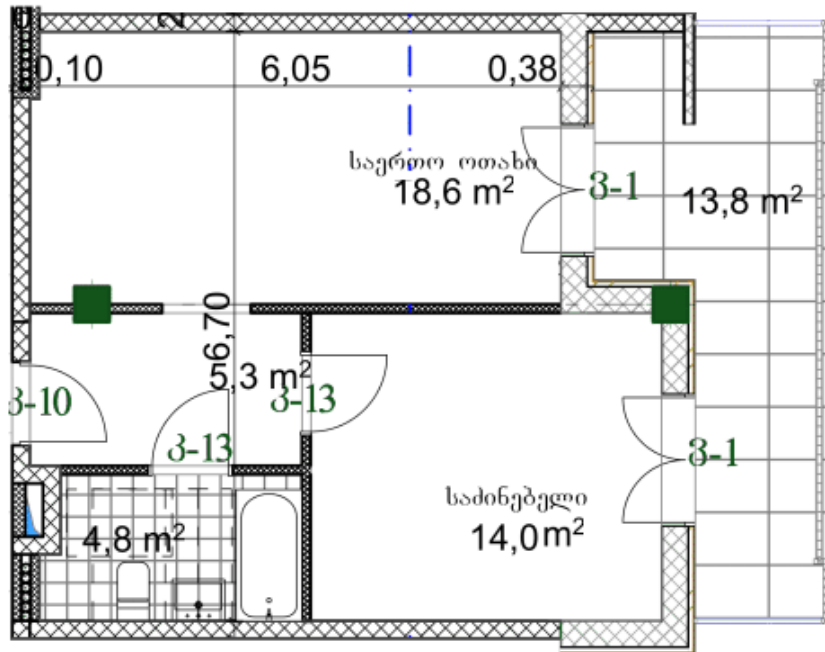

Apartment # 21

Total area: 57.7 m²

Internal area: 43.9 m²

Balcony: 13.8 m²