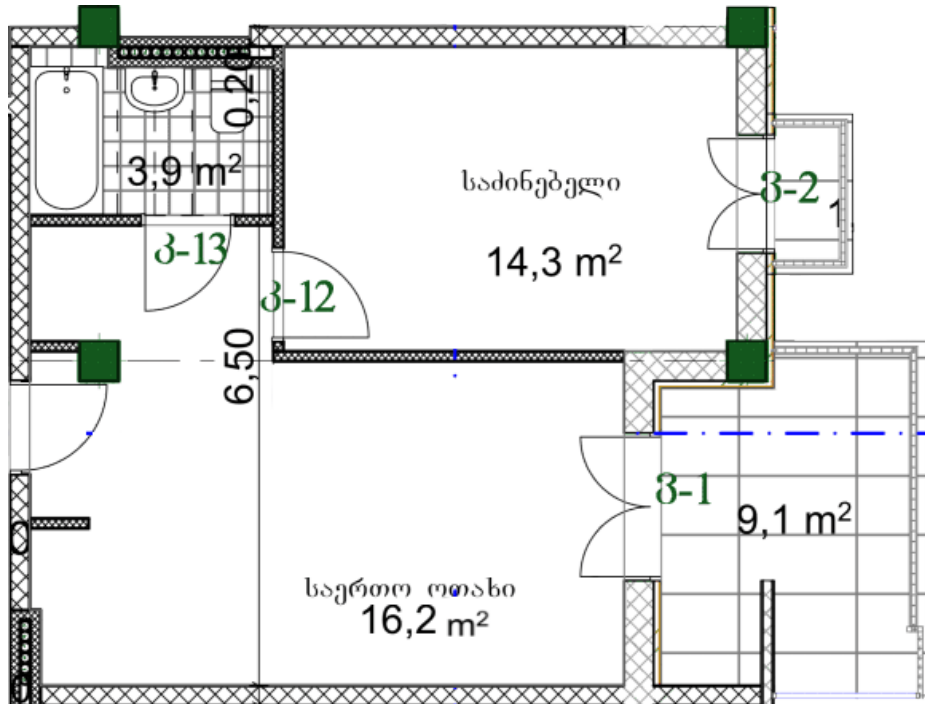

Apartment # 22

Total area: 52.7 m²

Internal area: 42.3 m²

Balcony: 9.1, 1.3 m²