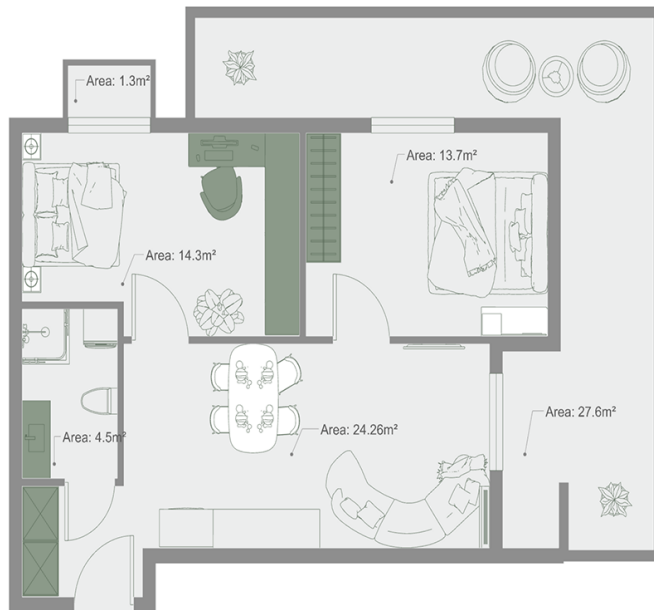

## Apartment # 23

Net Floor Area: 89.3m<sup>2</sup>

**Total area: 89.3 m<sup>2</sup>**  
**Balcony: 27.6, 1.3 m<sup>2</sup>**

**Internal area: 60.4 m<sup>2</sup>**