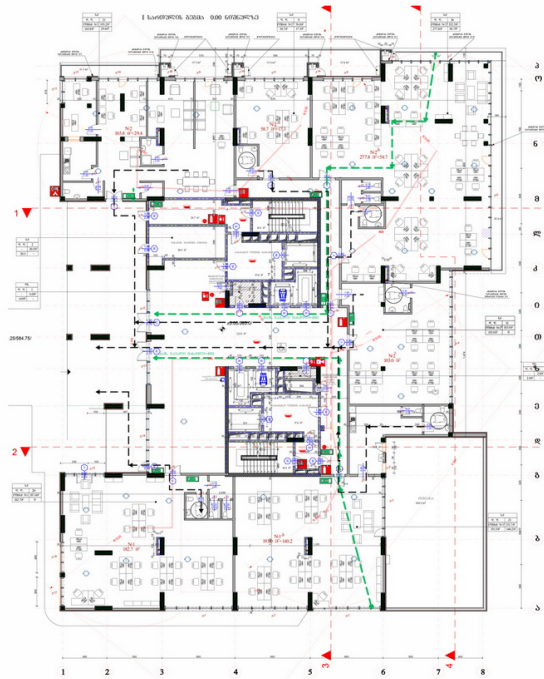

# House on Politkovskaya | Tbilisi

## Commercial Space | Office # 2a

**Total area: 76 m<sup>2</sup>**  
**Balcony: 17.3 m<sup>2</sup>**

**Internal area: 58.7 m<sup>2</sup>**