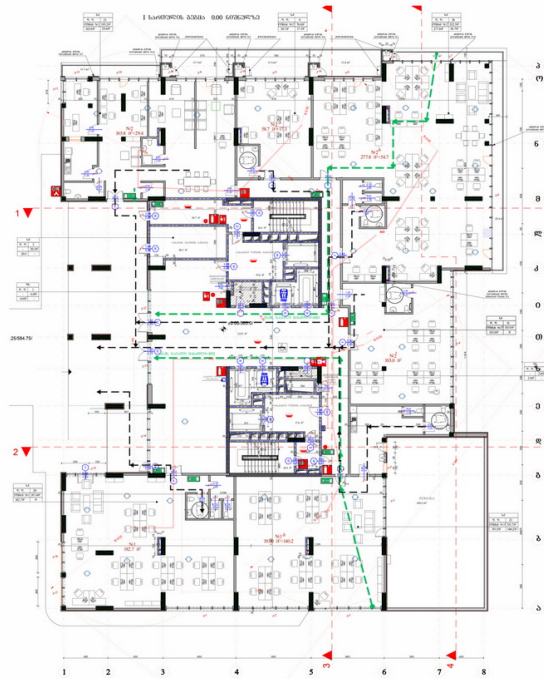

House on Politkovskaya | Tbilisi

Commercial Space | Office # 2a

Total area: 76 m²
Balcony: 17.3 m²

Internal area: 58.7 m²