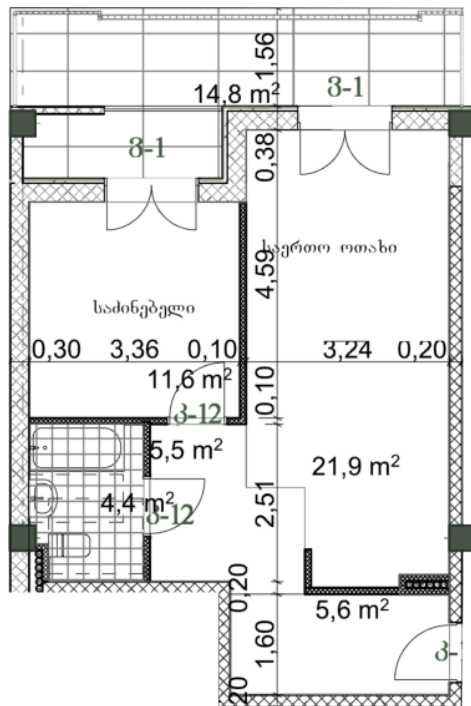

## Apartment # 25

**Total area: 64.9 m<sup>2</sup>**

**Balcony: 14.8 m<sup>2</sup>**

**Internal area: 50.1 m<sup>2</sup>**