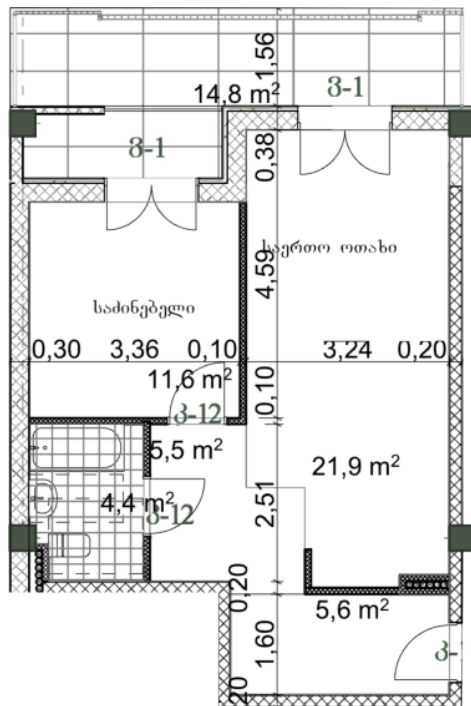

Apartment # 25

Total area: 64.9 m²

Balcony: 14.8 m²

Internal area: 50.1 m²