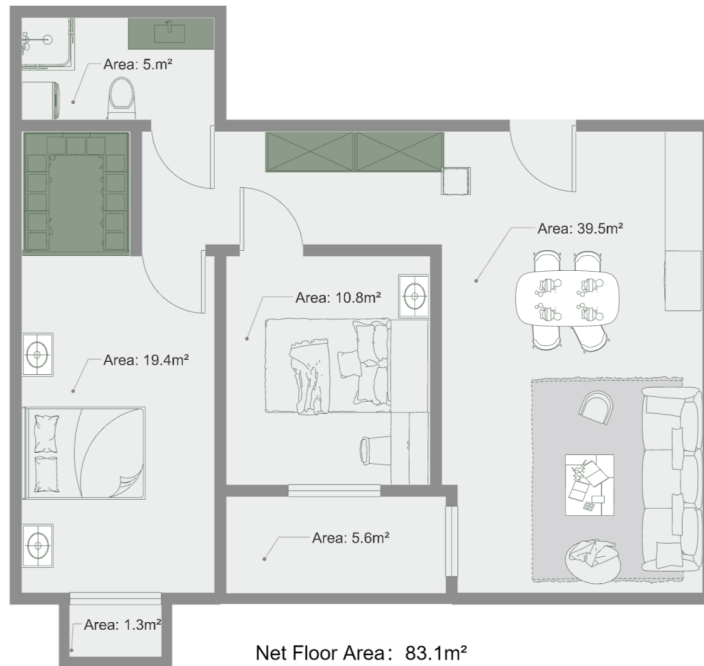

Apartment # 26

Total area: 83.1 m²
Balcony: 1.3, 5.6 m²

Internal area: 76.2 m²