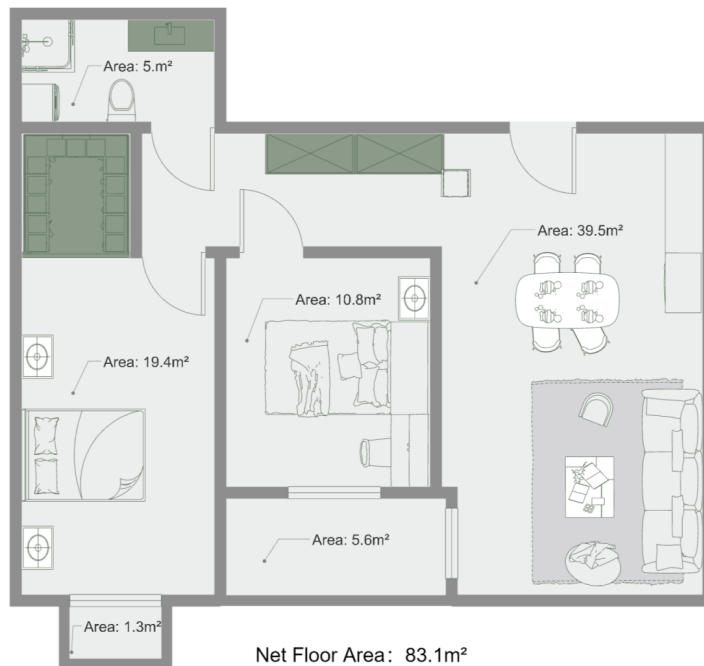

Apartment # 26

Total area: 83.1 m²
Balcony: 1.3,5.6 m²

Internal area: 76.2 m²