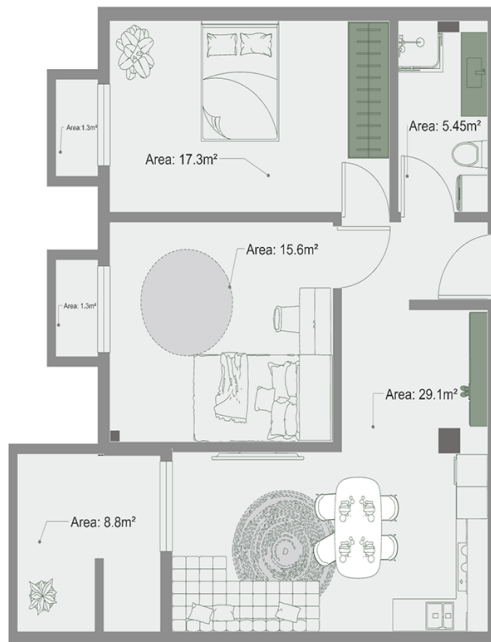

Apartment # 27

Total area: 80.6 m²
Balcony: 1.3,1.3,8.8 m²

Internal area: 69.2 m²