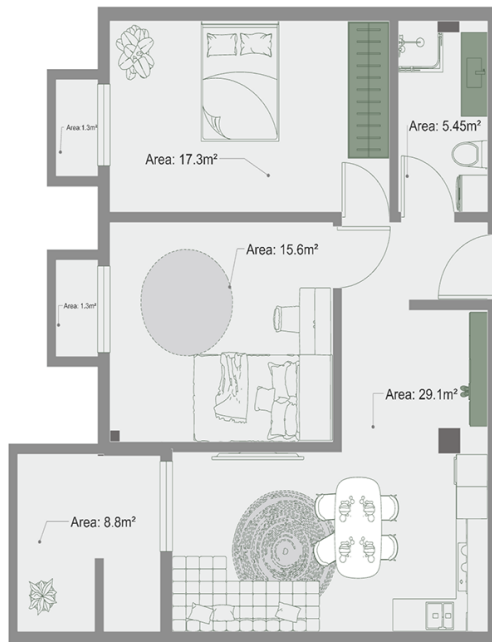

## Apartment # 27

**Total area: 80.6 m<sup>2</sup>**  
**Balcony: 1.3,1.3,8.8 m<sup>2</sup>**

**Internal area: 69.2 m<sup>2</sup>**