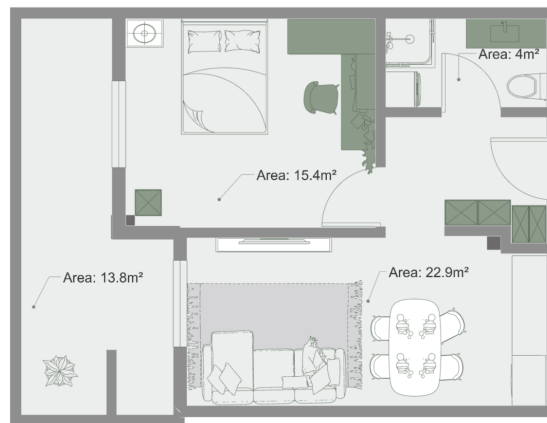

Apartment # 28

Total area: 57 m²
Balcony: 13.8 m²

Internal area: 43.2 m²