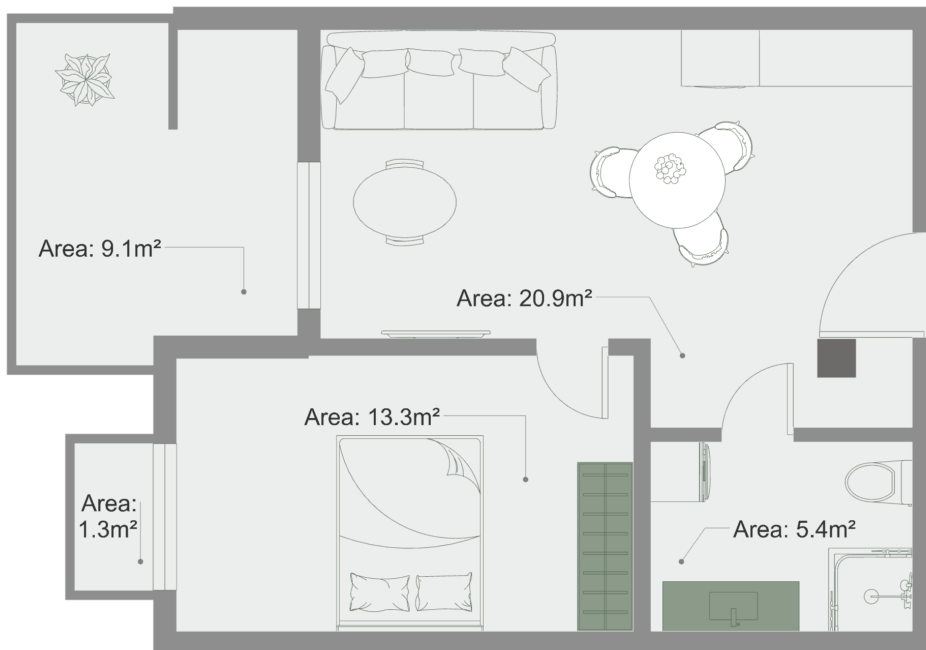

Apartment # 29

Total area: 53.7 m²
Balcony: 9.1, 1.3 m²

Internal area: 43.3 m²