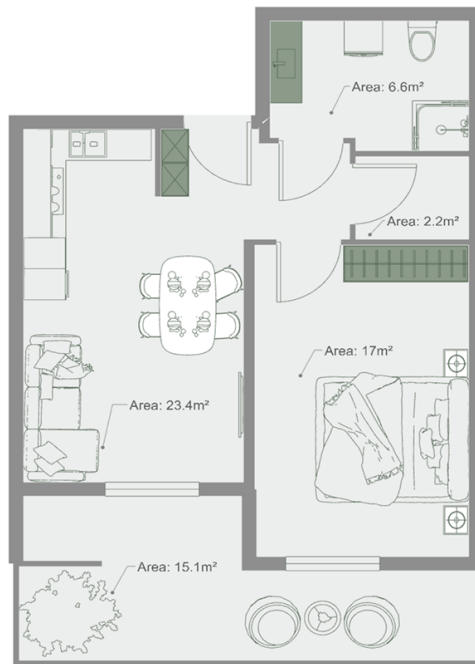

## Apartment # 32

**Total area: 65.7 m<sup>2</sup>**

**Balcony: 15.1 m<sup>2</sup>**

**Internal area: 50.6 m<sup>2</sup>**